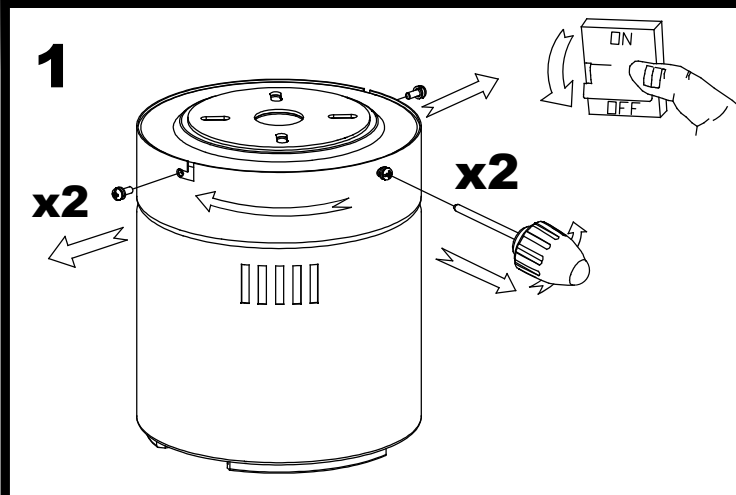

LED S-C4

30-5377-81-81

8

9

①	LIGHT ON/OFF
②	FAN ON/OFF
③	4
④	3
⑤	2
⑥	F/R
⑦	5
⑧	1
⑨	1H
⑩	8H
⑪	4H

5

NO

6