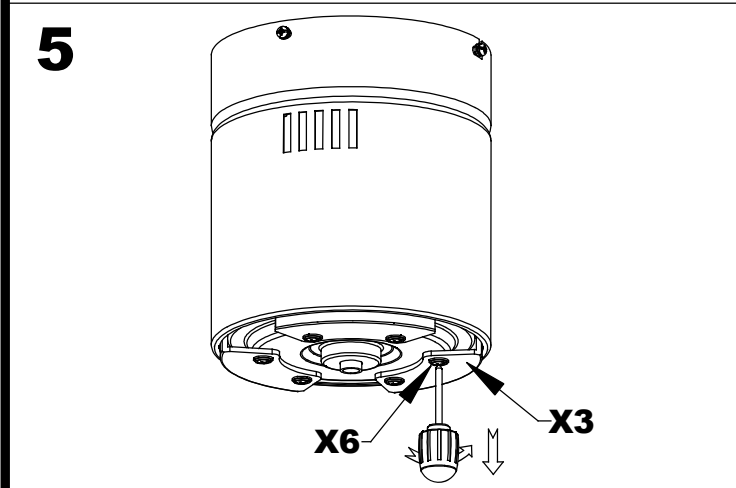

LED S-C4

30-5377-81-81

8

9

①	LIGHT ON/OFF
②	FAN ON/OFF
③	4
④	3
⑤	2
⑥	F/R
⑦	5
⑧	1
⑨	1H
⑩	8H
⑪	4H

5

NO

6