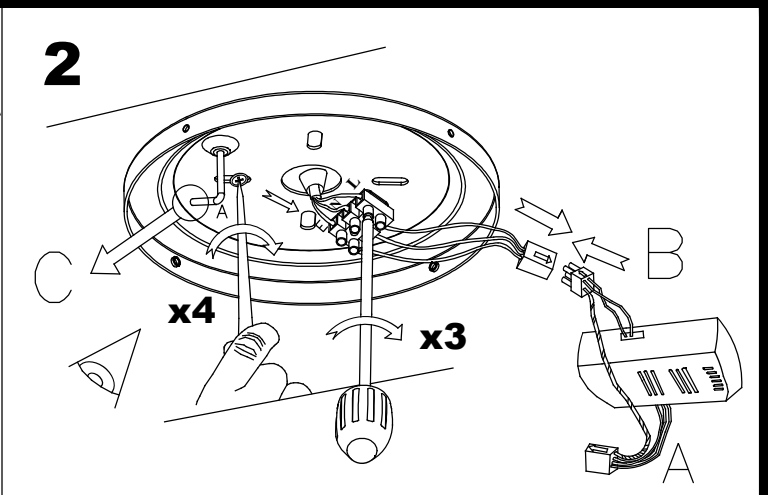

LED S-C4

30-5377-81-81

8

9

①	LIGHT ON/OFF
②	FAN ON/OFF
③	4
④	3
⑤	2
⑥	F/R
⑦	5
⑧	1
⑨	1H
⑩	8H
⑪	4H

5

NO

6