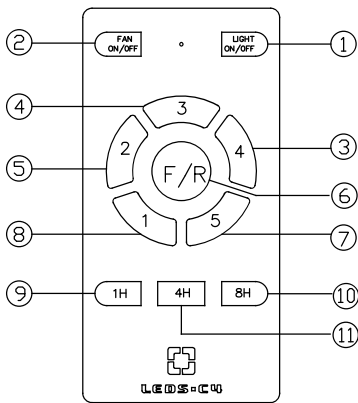

LED S-C4

30-5377-81-81

8

9

①	LIGHT ON/OFF
②	FAN ON/OFF
③	4
④	3
⑤	2
⑥	F/R
⑦	5
⑧	1
⑨	1H
⑩	8H
⑪	4H

5

NO

6