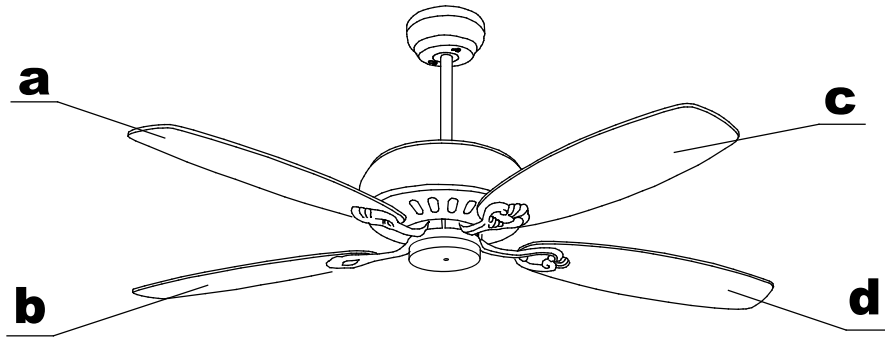

LED S-C4

30-5377-81-81

8

9

①	LIGHT ON/OFF
②	FAN ON/OFF
③	4
④	3
⑤	2
⑥	F/R
⑦	5
⑧	1
⑨	1H
⑩	8H
⑪	4H

5

NO

6