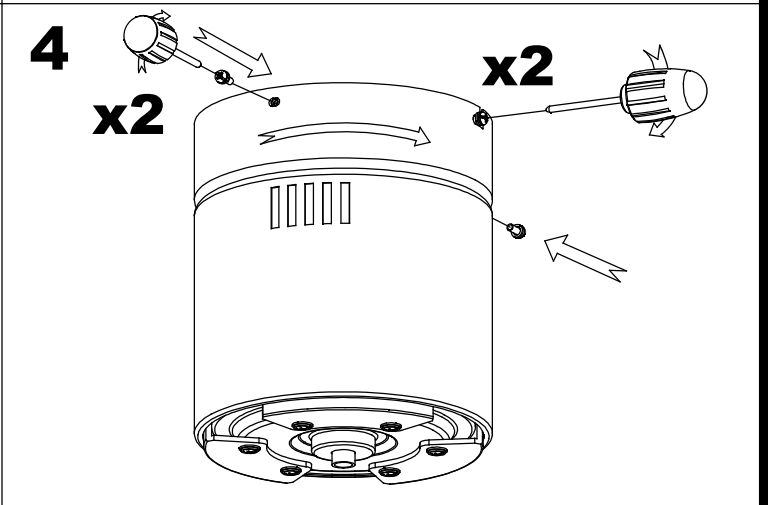

LED S-C4

30-5377-81-81

8

9

①	LIGHT ON/OFF
②	FAN ON/OFF
③	4
④	3
⑤	2
⑥	F/R
⑦	5
⑧	1
⑨	1H
⑩	8H
⑪	4H

5

NO

6