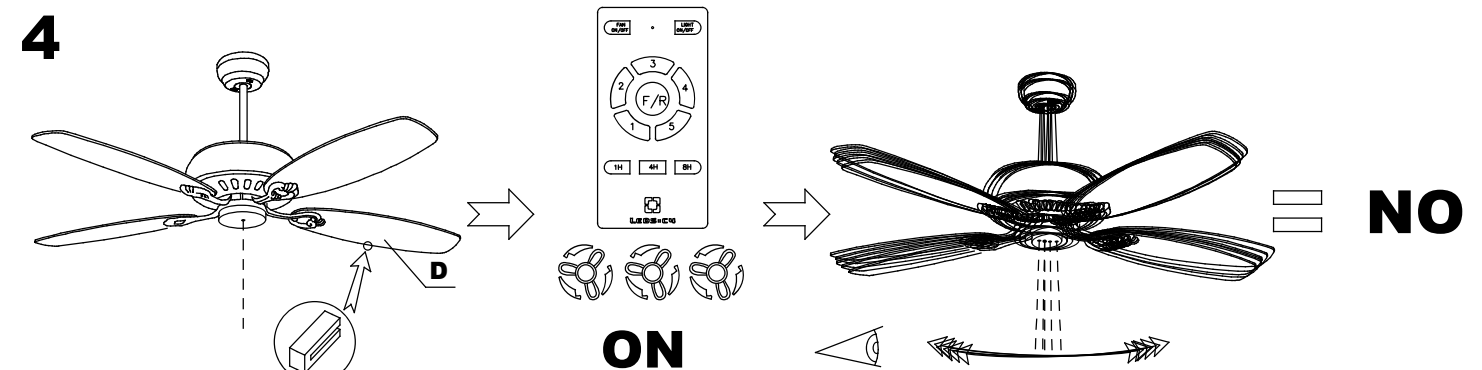

LED S-C4

30-5377-81-81

8

9

①	LIGHT ON/OFF
②	FAN ON/OFF
③	4
④	3
⑤	2
⑥	F/R
⑦	5
⑧	1
⑨	1H
⑩	8H
⑪	4H

5

NO

6