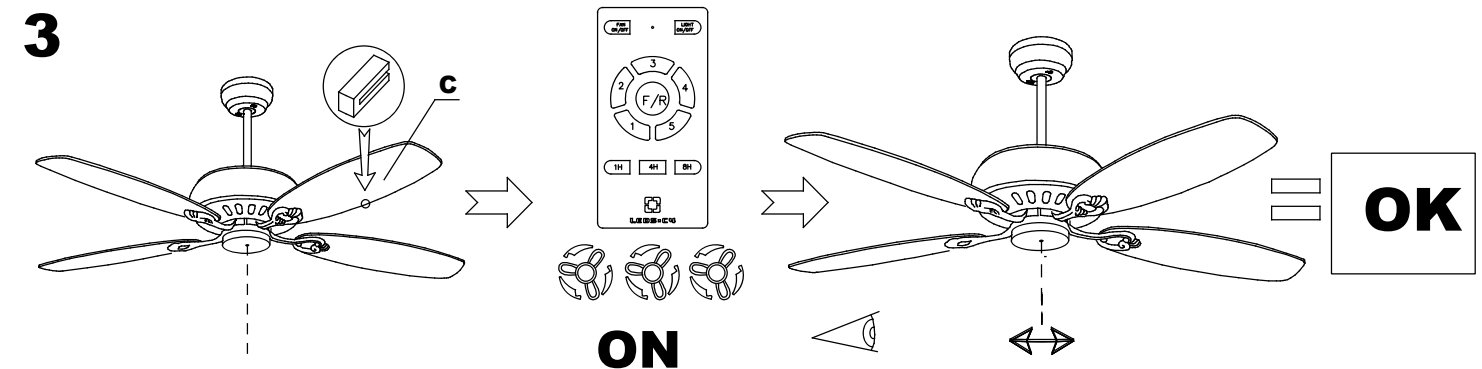

LED S-C4

30-5377-81-81

8

9

①	LIGHT ON/OFF
②	FAN ON/OFF
③	4
④	3
⑤	2
⑥	F/R
⑦	5
⑧	1
⑨	1H
⑩	8H
⑪	4H

5

NO

6