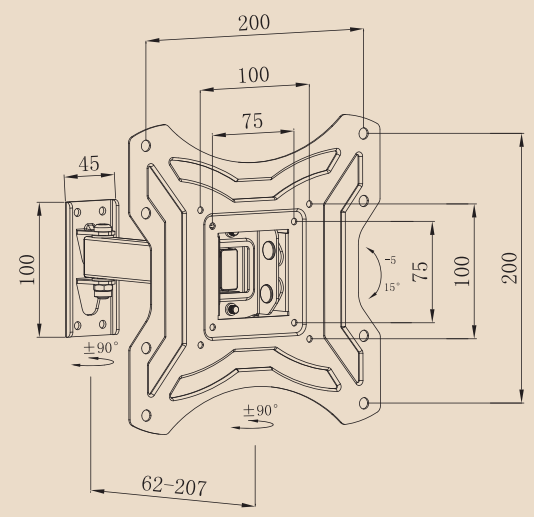

### Features:

- Single arm motion for more flexible viewing
- Easy slide on installation
- Tool free adjustment of tilt action

23"-50"   
58-127CM

### Technical Specifications:

| Max Load    | Distance from wall (Folded) | Distance from wall (Extended) | Swivel Range | Tilt Range | No of Articulation Points | Mounting Pattern         | VESA Compatible  |
|-------------|-----------------------------|-------------------------------|--------------|------------|---------------------------|--------------------------|------------------|
| 25Kg/ 55lbs | 62mm/ 2.4"                  | 207 8.1                       | +/-90°       | +15/-5°    | 3                         | Single Stud & Solid Wall | 75x75 to 200x200 |

## DIMENSIONS & SPECIFICATIONS SHEET: LE2SA200-RO TILT & TURN TV WALL MOUNT

Packed image

Line drawing

All dimensions are in mm

### Weight & Dimensions:

| Product               |                        |            | Product Box            |              |                       | Outer Box                |              |                       |
|-----------------------|------------------------|------------|------------------------|--------------|-----------------------|--------------------------|--------------|-----------------------|
| Extended              | Folded                 | Net Weight | Dimensions             | Gross Weight | Cubic                 | Dimensions               | Gross Weight | Cubic                 |
| 23 x 23 x 20.7 cm     | 28.2 x 23 x 6.2 cm     | 1.12kg     | 29.5 x 23.5 x 5.5 cm   | 0.18kg       | 0.0038m <sup>3</sup>  | 48.5 x 30.5 x 27.5 cm    | 11.01kg      | 0.0407m <sup>3</sup>  |
| 9.06" x 9.06" x 8.15" | 11.10" x 9.06" x 2.44" | 2.464lbs   | 11.61" x 9.25" x 2.17" | 0.4lbs       | 0.1347ft <sup>3</sup> | 19.09" x 12.01" x 10.83" | 24.002lbs    | 1.4366ft <sup>3</sup> |