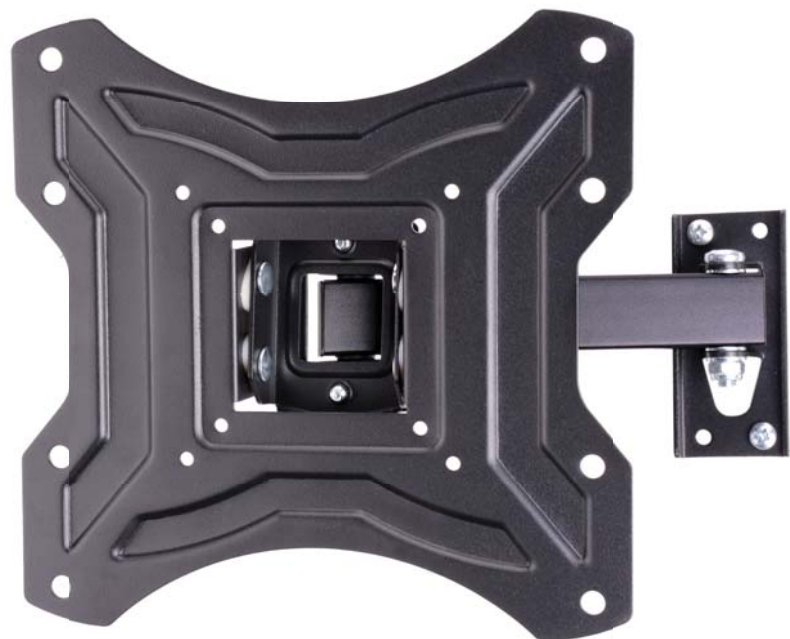

## TECHNICAL DATA SHEET: LE2SA200-RO TILT & TURN TV WALL MOUNT

The Essentials Series is a range of **simple**, no-fuss **TV mounts** that offer **fully-featured**, easy to use **functionality** at price points that represent **excellent value for money**.

### Features:

- Single arm motion for more flexible viewing
- Easy slide on installation
- Tool free adjustment of tilt action

23"-50"   
58-127CM

### Technical Specifications:

| Max Load    | Distance from wall (Folded) | Distance from wall (Extended) | Swivel Range | Tilt Range | No of Articulation Points | Mounting Pattern         | VESA Compatible  |
|-------------|-----------------------------|-------------------------------|--------------|------------|---------------------------|--------------------------|------------------|
| 25Kg/ 55lbs | 62mm/ 2.4"                  | 207 8.1                       | +/-90°       | +15/-5°    | 3                         | Single Stud & Solid Wall | 75x75 to 200x200 |

## DIMENSIONS & SPECIFICATIONS SHEET: LE2SA200-RO TILT & TURN TV WALL MOUNT

Packed image

Line drawing

All dimensions are in mm