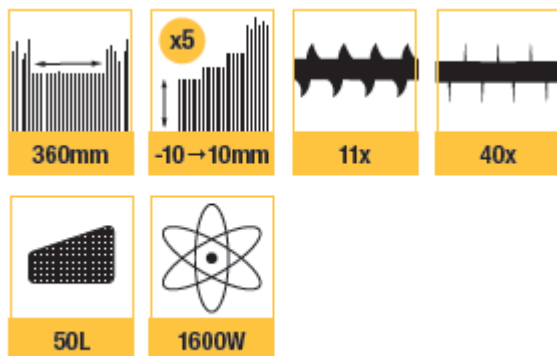

WORKING WIDTH **360mm**

WORKING DEPTH **-10 → 10mm**

ROTATION SPEED **3000min⁻¹**

RATED VOLTAGE - FREQUENCY
220-240V~ 50Hz

COMBINED 2-IN-1 ROLL
SCARIFYING & AERATING
WITHOUT SWITCHING ROLLS

POWXG75160
ESCARIFICADOR /
AIREADOR 1600W