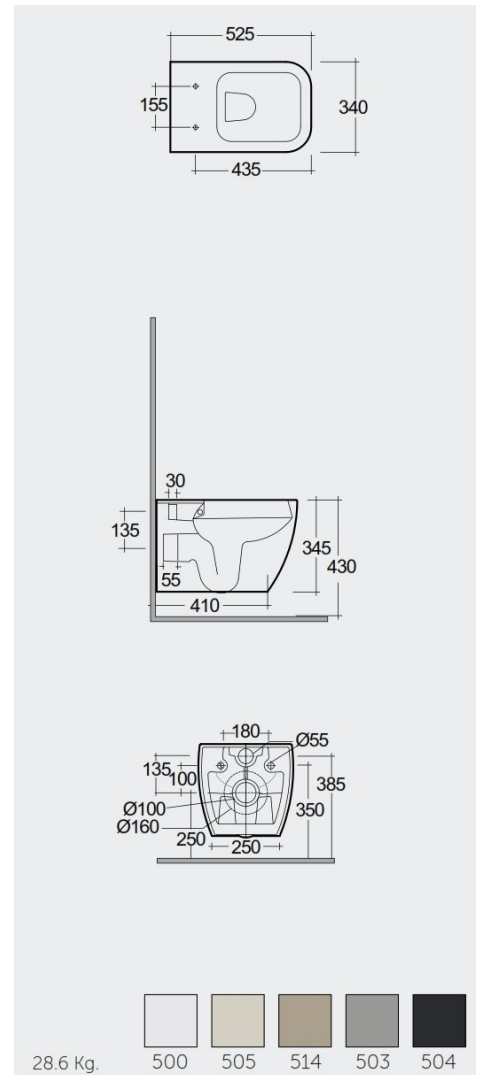

RAK-FEELING - MP13504A - MATT BLACK

Wall Hung | Water Closet

RAK
CERAMICS

TECHNICAL SPECIFICATIONS

Suite:	RAK-FEELING WC'S & BIDETS
Type:	Wall Hung
Dimensions:	525 x 340 mm
Weight:	28.6 Kg
Color:	MATT BLACK - 504
Trap type:	P Trap
Trapway type:	Concealed
Seat cover options:	Urea
Bowl shape:	Rounded Rectangle
Soft close:	yes
Quick remove seat cover:	yes
Flush Type:	Dual Flush

Code	Name
MPSC3901504	RIMLESS BACK TO WALL WATER CLOSET P & S TRAP 52 CM - MATT BLACK
MP13504A	RIMLESS WALL HUNG WATER CLOSET 52 CM WITH HIDDEN FIXATIONS - MATT BLACK

Dimensions: All dimensions in mm. Tolerance of vitreous china & fireclay items: $\pm 5\%$ for below 200mm and $\pm 3\%$ for above 200mm; for all other items tolerance $\pm 1\%$. Note: Due to a continuing development program to improve design and performance, the manufacturer reserves all rights to vary specifications without prior information. Please note accessories are for photographic use only.