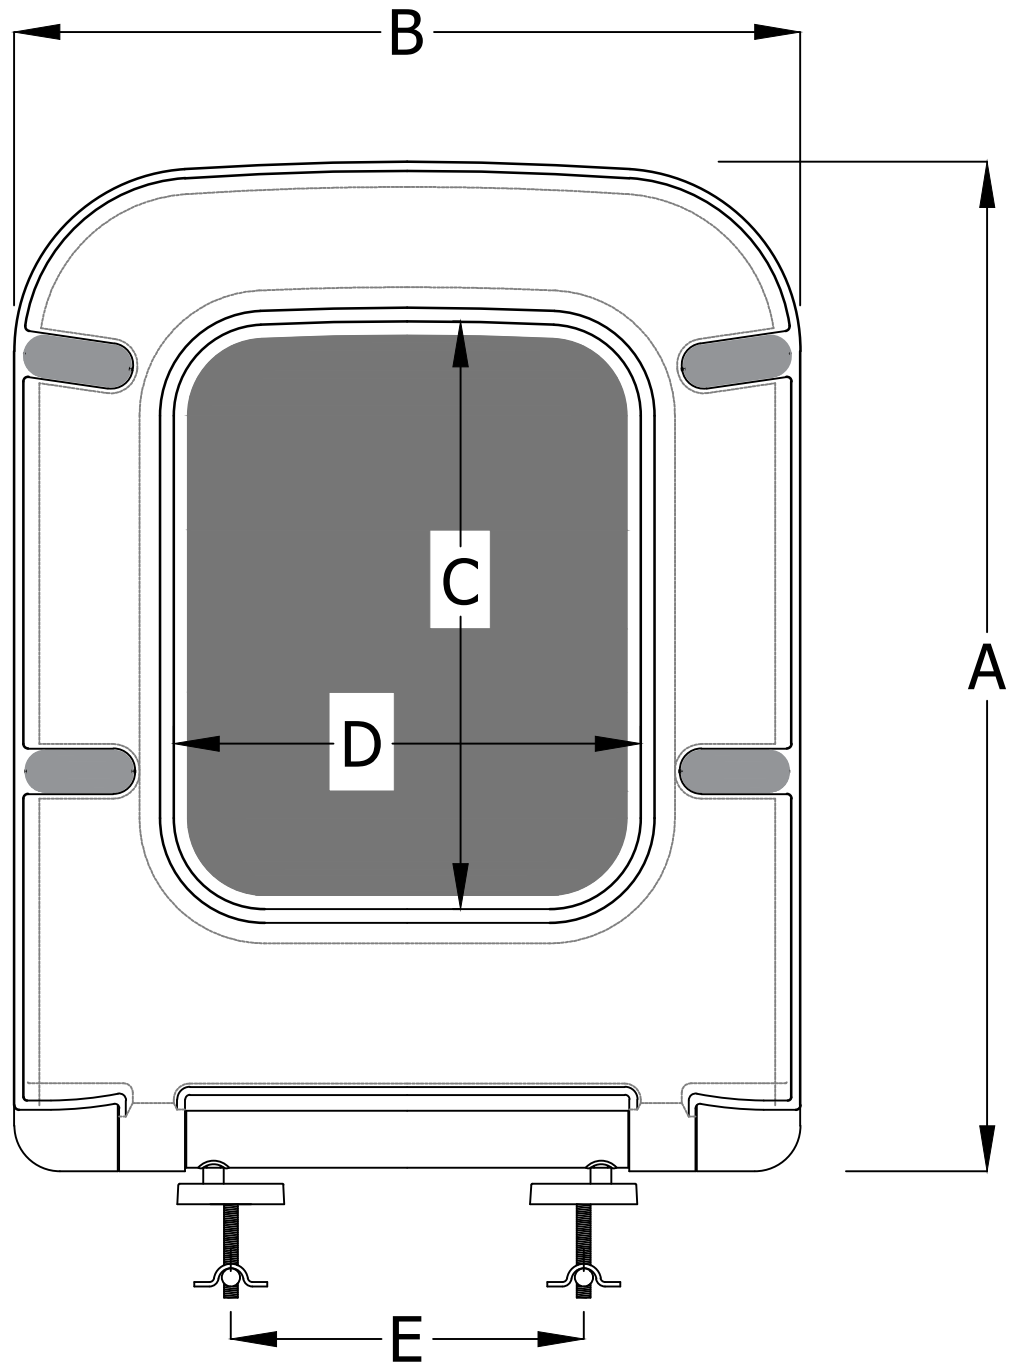

## RAK METRO - MATT BLACK MPSC3901504

A	B	C	D	E
439mm	343mm	258mm	208mm	150-155mm