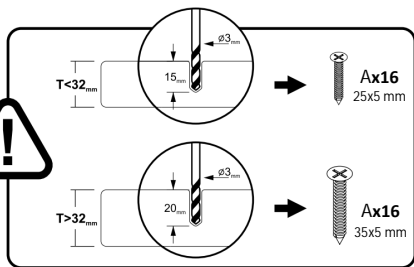

Venedig

solid wood dining table

(Metal legs and wood top solid separately)

Ax16
25x5mm

Bx16
Ø16x3 mm

Cx2

Tx1

1