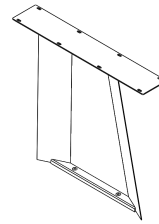

Wange

solid wood dining table

(Metal legs and wood top solid separately)

Ax16
25x5mm

Bx16
Ø16x3 mm

Cx2

Tx1

1