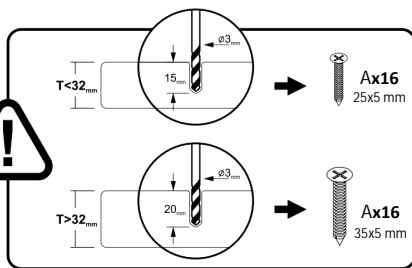

Wien

solid wood dining table

(Metal legs and wood top solid separately)

Ax16
25x5mm

Bx16
Ø16x3 mm

Cx2

Tx1

1