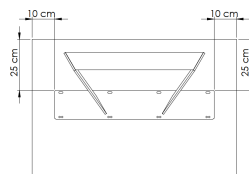

Wien

solid wood dining table

(Metal legs and wood top solid separately)

Ax16
25x5mm

Bx16
Ø16x3 mm

Cx2

Tx1

1