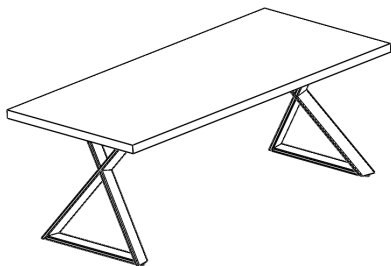

# Barcelona

solid wood dining table

(Metal legs and wood top solid separately)

**Ax16**  
25x5mm

**Bx16**  
Ø16x3 mm

**Cx2**

**Tx1**

1