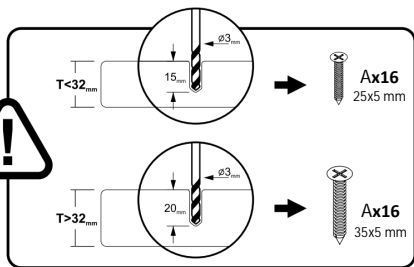

# Barcelona

solid wood dining table

(Metal legs and wood top solid separately)

**Ax16**  
25x5mm

**Bx16**  
Ø16x3 mm

**Cx2**

**Tx1**

1