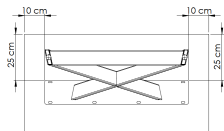

# Barcelona

solid wood dining table

(Metal legs and wood top solid separately)

**Ax16**  
25x5mm

**Bx16**  
Ø16x3 mm

**Cx2**

**Tx1**

1