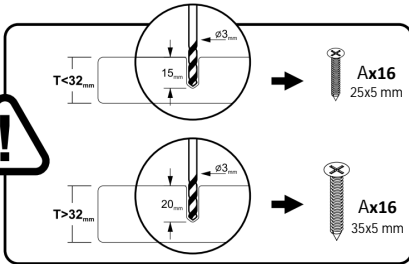

Gaarden

solid wood dining table
(Metal legs and wood top solid separately)

Ax16
25x5mm

Bx16
Ø16x3 mm

Cx2

Tx1

1

2