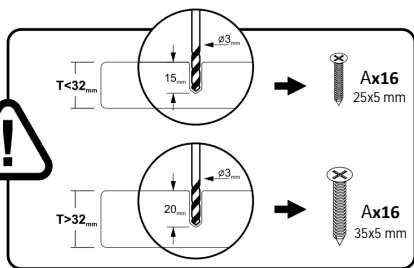

Valencia

solid wood dining table

(Metal legs and wood top solid separately)

Ax16
25x5mm

Bx16
Ø16x3 mm

Cx2

Tx1

1