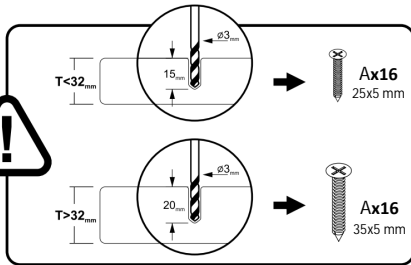

# Bremen

solid wood dining table

(Metal legs and wood top separately)

**Ax16**  
25x5mm

**Bx16**  
Ø16x3 mm

**Cx2**

**Tx1**

1