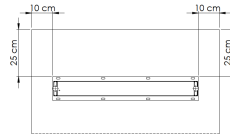

# Bremen

solid wood dining table

(Metal legs and wood top separately)

**Ax16**  
25x5mm

**Bx16**  
Ø16x3 mm

**Cx2**

**Tx1**

1