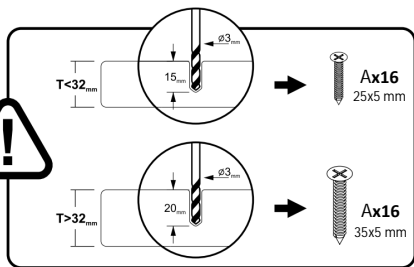

Madrid

solid wood dining table
(Metal legs and wood top solid separately)

Ax16
25x5mm

Bx16
Ø16x3 mm

Cx2

Tx1

1

2