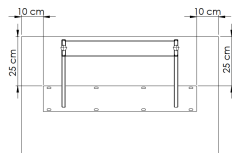

Madrid

solid wood dining table
(Metal legs and wood top solid separately)

Ax16
25x5mm

Bx16
Ø16x3 mm

Cx2

Tx1

1

2