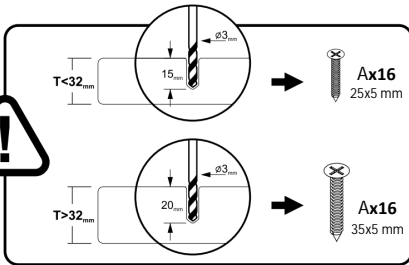

Toledo

solid wood dining table

(Metal legs and wood top solid separately)

Ax16
25x5mm

Bx16
Ø16x3 mm

Cx2

Tx1

1