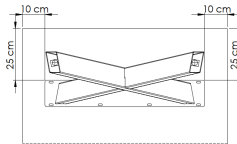

Toledo

solid wood dining table

(Metal legs and wood top solid separately)

Ax16
25x5mm

Bx16
Ø16x3 mm

Cx2

Tx1

1