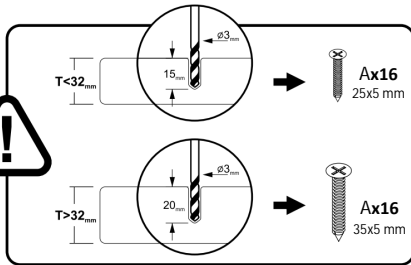

Malaga

solid wood dining table
(Metal legs and wood top solid separately)

Ax16
25x5mm

Bx16
Ø16x3 mm

Cx2

Tx1

1

2