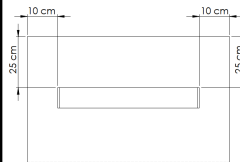

Usedom

solid wood dining table

(Metal legs and wood top solid separately)

Ax16
25x5mm

Bx16
Ø16x3 mm

Cx2

Tx1

1