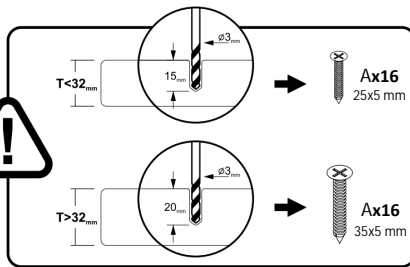

Usedom

solid wood dining table

(Metal legs and wood top solid separately)

Ax16
25x5mm

Bx16
Ø16x3 mm

Cx2

Tx1

1