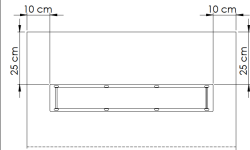

Sylt

solid wood dining table

(Metal legs and wood top solid separately)

Ax16
25x5mm

Bx16
Ø16x3 mm

Cx2

Tx1

1