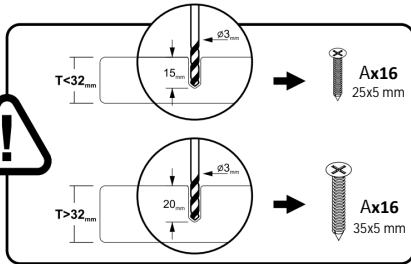

Sylt

solid wood dining table

(Metal legs and wood top solid separately)

Ax16
25x5mm

Bx16
Ø16x3 mm

Cx2

Tx1

1