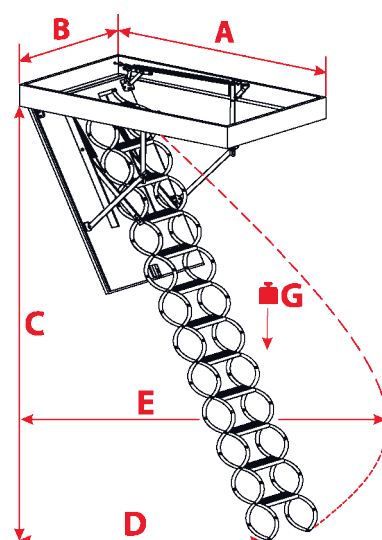

Technical specification

INSULATED HATCH THICKNESS	26 mm
THICKNESS OF THERMAL INSULATION	20 mm
HATCH COLOUR FROM BOTH SIDES	WHITE
WOODEN LADDER	10 STEPS
HEIGHT OF WOODEN BOX	135 mm
WIDTH OF LADDER	390 mm
WIDTH OF STEP	345 mm
DEPTH OF STEP	80 mm
LANDING SPACE	195/200/210 cm
OPENING DISTANCE/ANGLE	220/225/230/245 cm
MAXIMUM CEILING HEIGHT	290 cm

Box dimensions [cm]

OUTER BOX DIMENSIONS, MOUNTING OPENING 2 CM LARGER

120 x 60	130 x 60
120 x 70	130 x 60

Non-Standard dimensions

Min - Max Length	70 - 130 cm
Min - Max Width	60 - 75 cm

*Unusual dimensions available in full size of untypical stairs can not exceed 1 m²

Technical Draw

C	290 cm
G	160 kg

A	70	80-100	110	120-130
D	200 cm	210 cm	195 cm	195 cm
E	220 cm	245 cm	225 cm	230 cm

Accessories

MASKING BATTEN

MOUNTING SYSTEM

HATCH BALUSTRADE