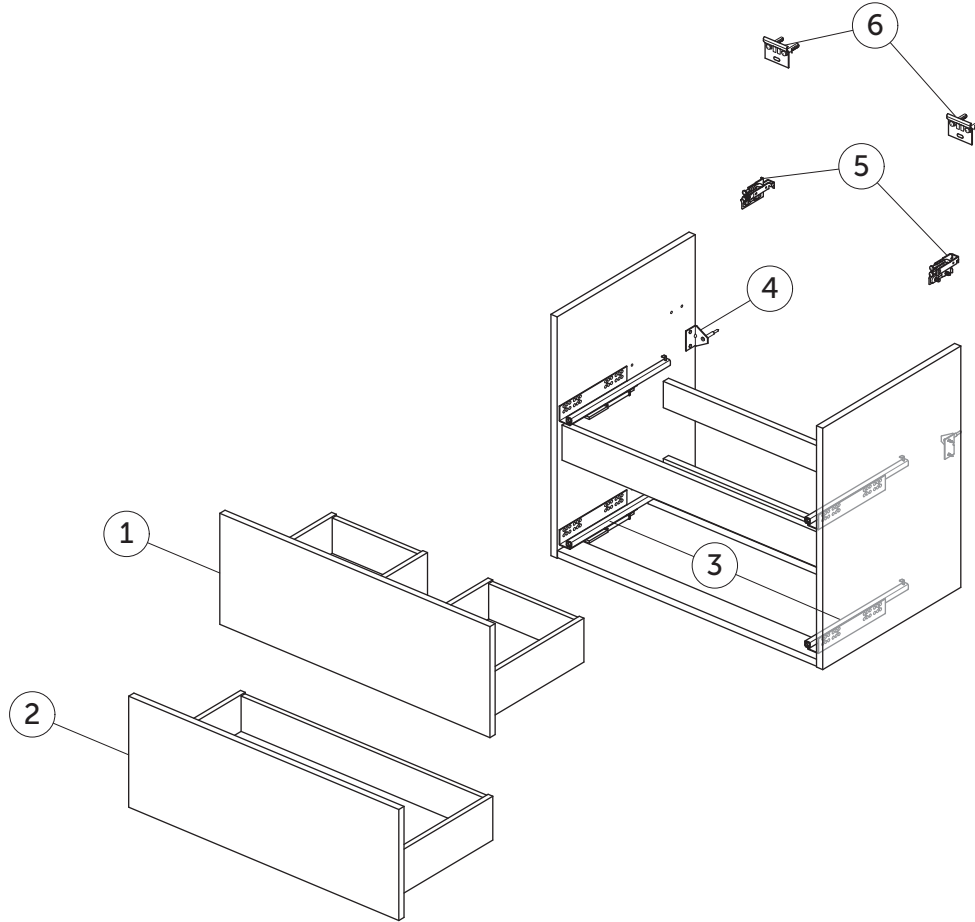

SPARE PARTS

Basin Unit 700 WH
2 drawers

R0261

EUROVIT⁺
ULYSSE⁺
SIMPLICITY⁺

Item	Description	Colour/Finish	Code No.	Quantity
1	Upper drawer 70	WG - Glossy White TI - Mid Grey Y8 - Natural Oak Y9 - Flint Hickory	RF016WG RF016TI RF016Y8 RF016Y9	1
2	Lower drawer 70	WG - Glossy White TI - Mid Grey Y8 - Natural Oak Y9 - Flint Hickory	RF017WG RF017TI RF017Y8 RF017Y9	1
3	Runners KIT 300mm Hettich Quadro PE		EF02367	pair
4	L-bracket support		EF02467	1
5	Set Scarpi hanging bracket		EF02567	pair
6	Wall hanging bracket		EF02667	2