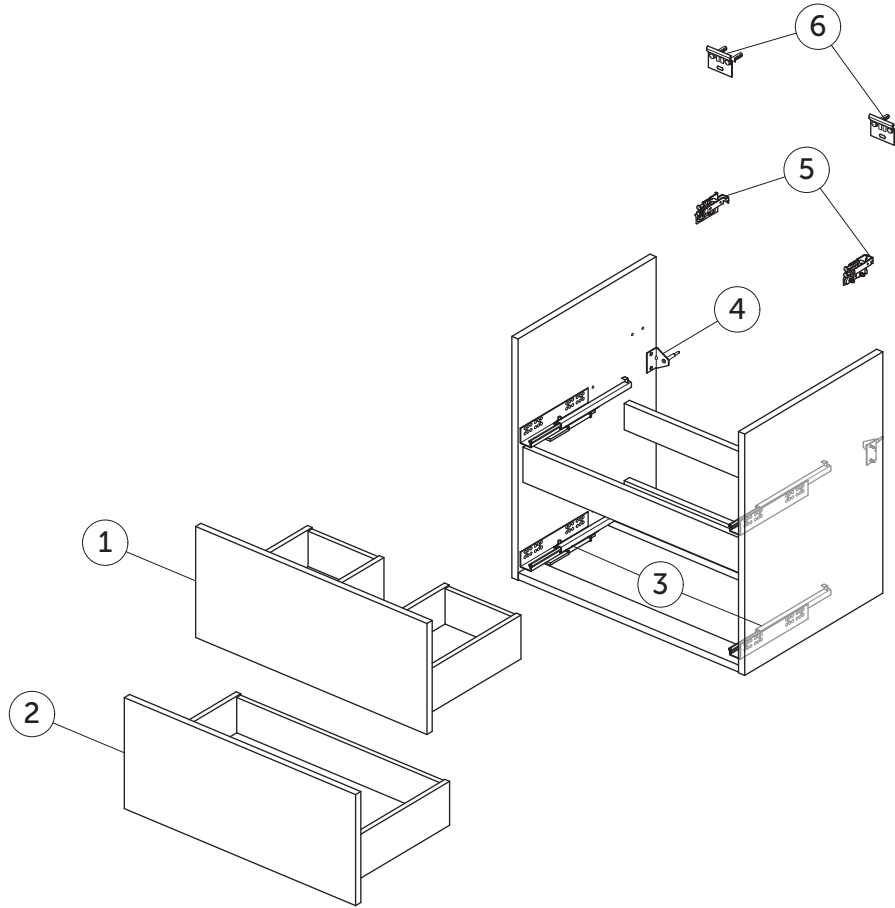

# SPARE PARTS

Basin Unit 600 WH  
2 drawers

R0259

EUROVIT<sup>+</sup>  
ULYSSE<sup>+</sup>  
SIMPLICITY<sup>+</sup>

Item	Description	Colour/Finish	Code No.	Quantity
1	Upper drawer 60	WG - Glossy White TI - Mid Grey Y8 - Natural Oak Y9 - Flint Hickory	RF012WG RF012TI RF012Y8 RF012Y9	1
2	Lower drawer 60	WG - Glossy White TI - Mid Grey Y8 - Natural Oak Y9 - Flint Hickory	RF013WG RF013TI RF013Y8 RF013Y9	1
3	Runners KIT 300mm Hettich Quadro PE PO		RF00167	pair
4	L-bracket support		EF02467	1
5	Set Scarpi hanging bracket		EF02567	pair
6	Wall hanging bracket		EF02667	2