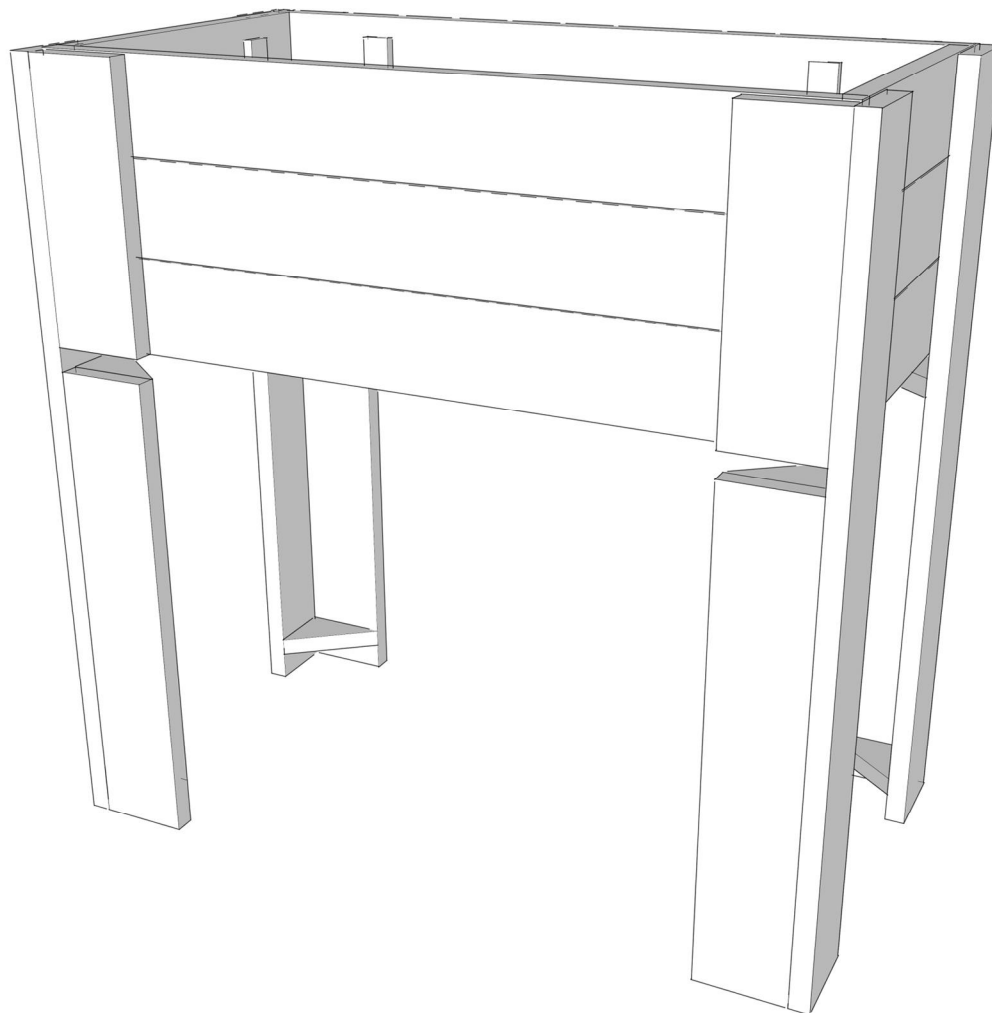

# ISTRUZIONE DI MONTAGGIO ASSEMBLY INSTRUCTIONS MONTAGEANLEITUNG INSTRUCTIONS DE MONTAGE

GIARDINIERA RIALZATA  
FLOWER STAND  
PFLANZGEFÄSSE  
JARDINIER SURÉLEVÉ

**COD. 61225/11**

1x	A	
----	---	---

1x	B	
----	---	---

1x	C	
----	---	--

1x	D	
----	---	---

8x	E	
----	---	---

	7x	F	38 cm 
---	----	---	--

	1x	G	75,5 cm 
---	----	---	---

2x	H	
----	---	---

2x	I	
----	---	--

 1x		 Ø 3 mm					
---	---	---	---	---	---	---	---