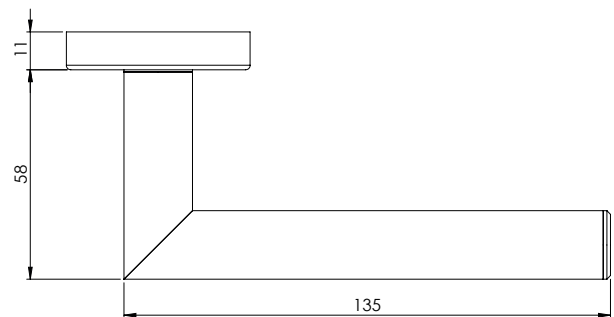

L-FORM EM

- *easy mounting*
- *precise processed surface*
- *Durable high quality*
- *Fits conventional doors*
- *resistant slide bearing*

TÜRGRIFF *DOOR HANDLE*

WC-Variante
wc variant

WECHSELGARNITUR *KNOB HANDLE ROSE SET*