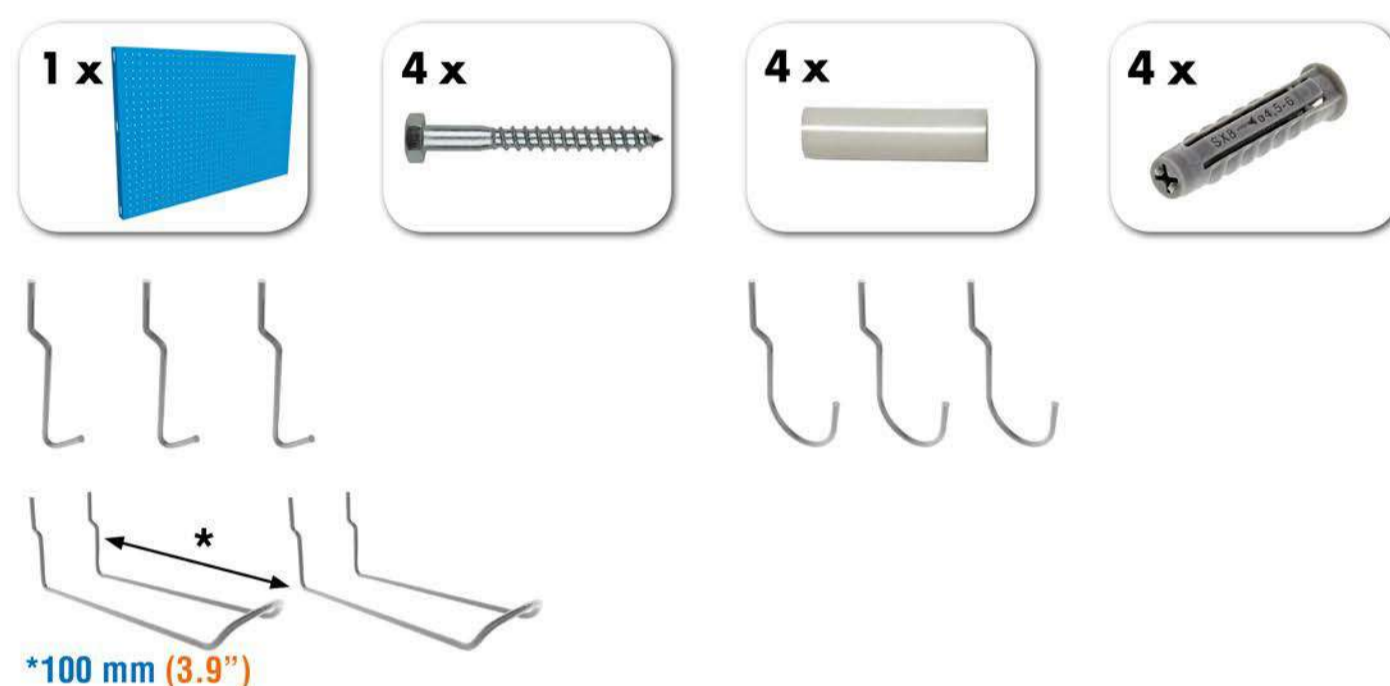

2 KIT PANELCLICK + 8 HOOKS