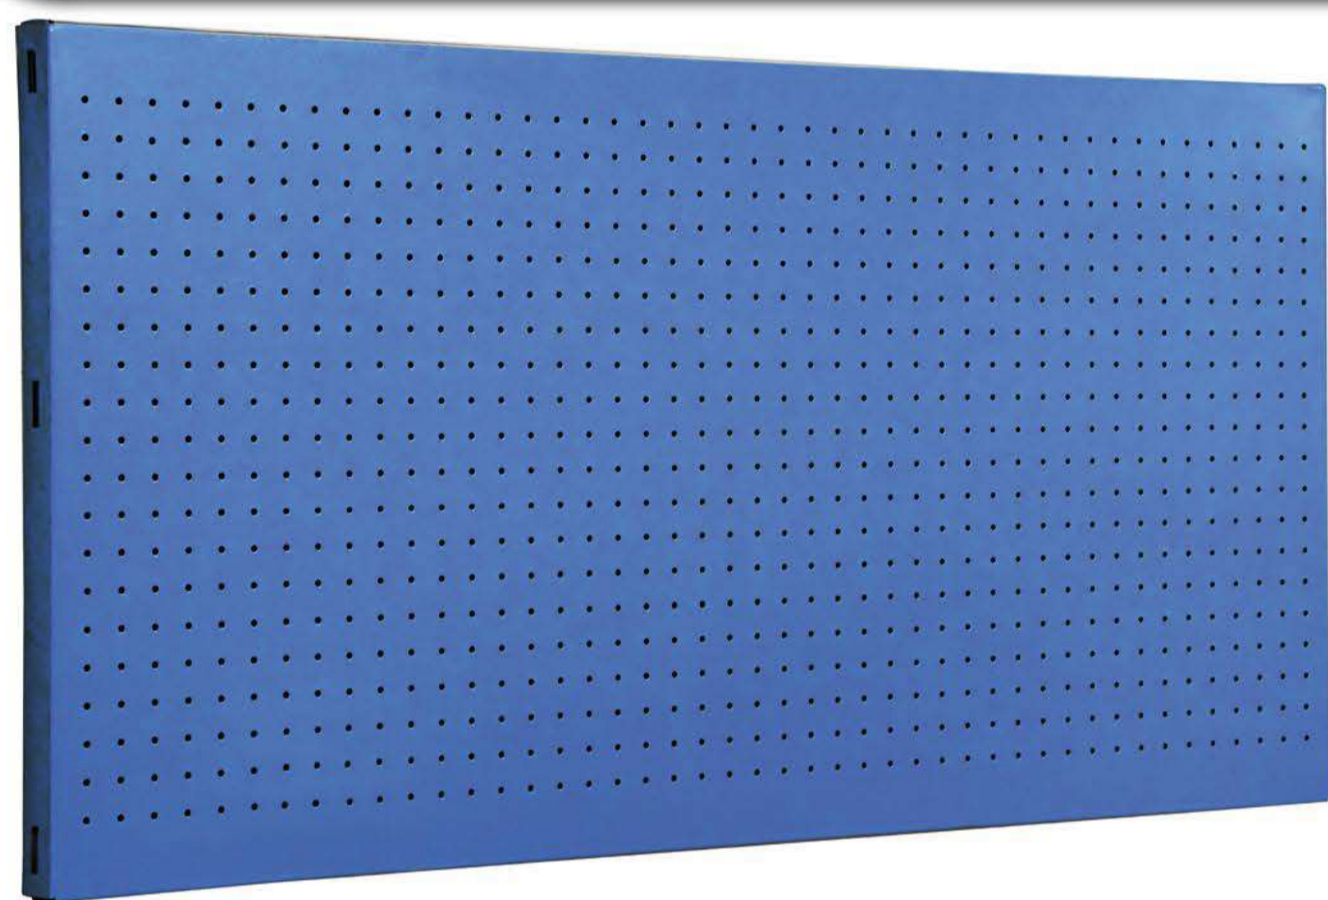

## 1 Panel perforado • Perforated shelf • Lochblech • Panneau perforé • Painel perfurado

90x40 cm 35.4" x 15.7"	90x60 cm 35.4" x 23.6"

## 2 KIT PANELCLICK + 8 HOOKS

90x40 cm 35.4" x 15.7"	90x60 cm 35.4" x 23.6"