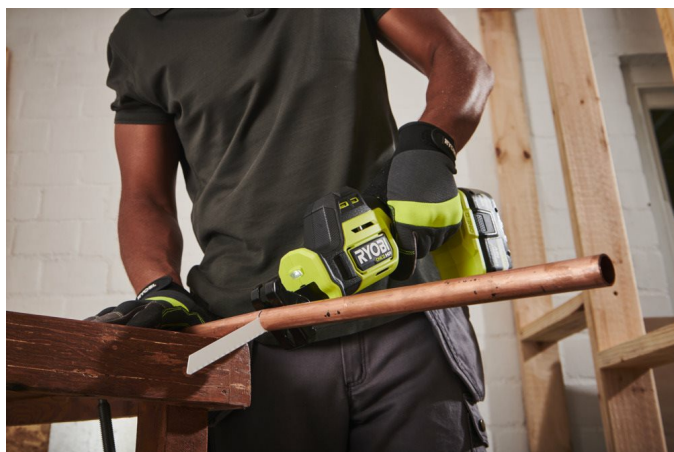

18V ONE+™ HP Compact Cordless Brushless Reciprocating Saw (Bare tool) RRS18C1-0

ONE+ HP **BRUSHLESS** **3 YEAR**

- ONE+™ HPCompact Brushless Reciprocating Saw, ideal for cutting a variety of materials such as wood, metal and plastic
- Innovative energy dense motor delivers optimal power and our advanced electronics maximise runtime
- Powerful mechanism provides 23mm stroke length and 3200 strokes per minute for fast cuts
- Compact design provides ultimate portability and easy working overhead
- Tool less blade clamp for quick and easy blade changes
- Integrated LED light illuminates the work surface

Power	18V
Max. cutting capacity wood (mm)	90
No load stroke rate (spm)	0 - 3200
Stroke length (mm)	23
Weight with battery pack (EPTA) (kg)	2.1 (RB1820C)
Article Number	5133006503
Battery pack capacity (Ah)	-
Battery type	Li-ion
Charger included	No
Charging time (min)	No charger supplied
EAN Code	4892210234575
No. of batteries supplied	0
Sound power level (Lwa)(dB(A))	98.5
Sound power level uncertainty (dB(A))	3.0
Sound pressure level (Lpa)(dB(A))	87.5
Sound pressure level uncertainty (dB(A))	3.0
Standard equipment	1x wood blade
Supplied in	Over 75% recycled cardboard carton
Vibration cutting (m/s ²)	8.8
Vibration cutting boards uncertainty [m/s ²]	1.5
Vibration cutting wood [m/s ²]	9.9
Vibration cutting wood uncertainty [m/s ²]	1.5
Weight (without battery) (kg)	1.7