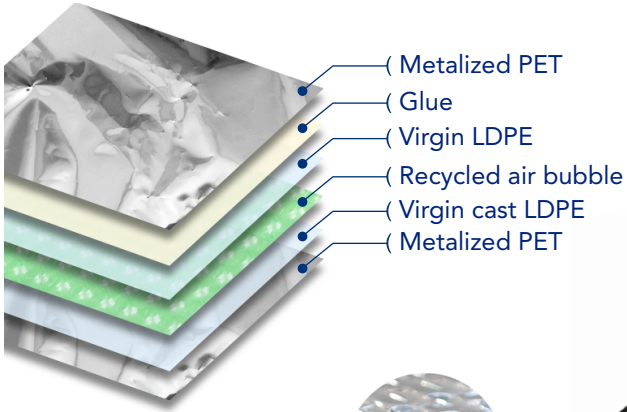

TECHNICAL DATA SHEET ECOLOGIC METALIZED CAR SUNSHADE

made from 54% recycled plastics

Composition (GSM)

Metalized PET	16 GSM
Glue	2 GSM
Virgin LDPE	18 GSM
Recycled air bubble	226 GSM
Virgin cast LDPE	12 GSM
Metalized PET	16 GSM
Total	290 GSM

GSM "Grams per Square Meter"