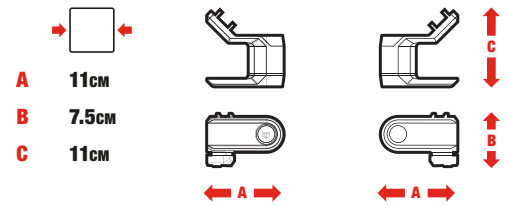

Two-piece design allows mounting on the side or front of StackTech toolbox to accommodate different cord gauges and lengths.

**PUSH-BUTTON MECHANISM  
 ALLOWS ARM ROTATION  
 FOR FASTER CORD REMOVAL**

**RUGGED METAL HOOKS  
 FOR SECURE ATTACHMENT**