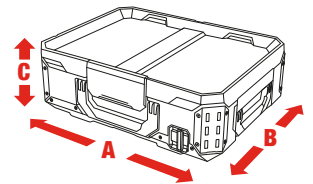

Features an intuitive self-aligning
 top that allows StackTech boxes &
 totes to virtually stack themselves.

	←	→	←	→
A	53cm		47cm	
B	40cm		34cm	
C	18cm		13cm	

STEEL-REINFORCED LID

HIGH-PERFORMANCE
 CONSTRUCTION

ROBUST CENTRE LATCH

2 LOCKING HOLES

WIDE FRONT HANDLE

POWDER-COATED
 STEEL CORNERS

AUTO-LOCKING LATCH

WITH ACCESSORY
 ATTACHMENT POINTS

34KG **IP65**

Additional products are shown for illustrations purposes only and are not included