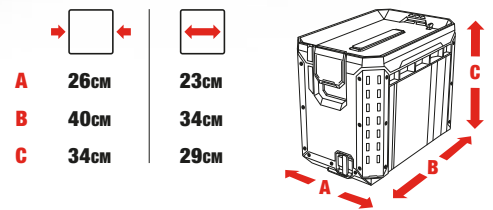

Features an intuitive self-aligning top that allows StackTech boxes & totes to virtually stack themselves.

ROBUST CENTRE LATCH

LOCKING
 HOLE

AUTO-LOCKING LATCH

HIGH-PERFORMANCE
 CONSTRUCTION

POWDER-COATED STEEL CORNERS
 WITH ACCESSORY ATTACHMENT POINTS

34KG **IP65**