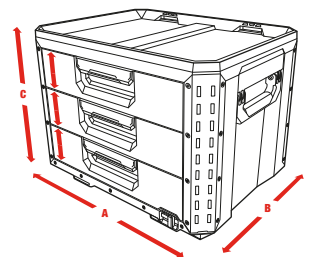

Features an intuitive self-aligning
top that allows StackTech boxes
& totes to virtually stack themselves.

A 53cm	B 38cm
B 40cm	C 33cm
C 39cm	9cm X3

DIVIDERS INCLUDED

AUTO LATCHING DRAWERS

**HIGH-PERFORMANCE
CONSTRUCTION**