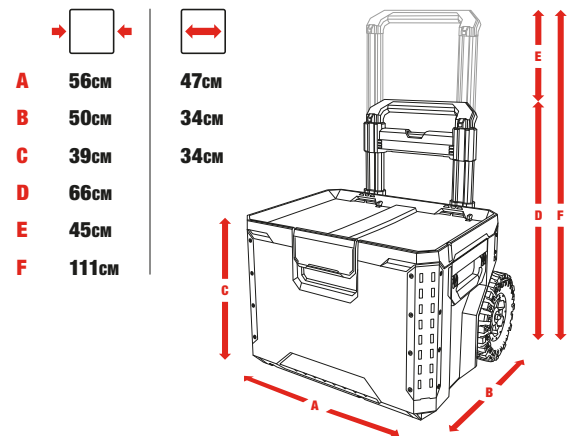

Features an intuitive self-aligning
top that allows StackTech boxes &
totes to virtually stack themselves.

STEEL-REINFORCED LID

ROBUST CENTRE LATCH

HIGH-PERFORMANCE
CONSTRUCTION

REMOVABLE TELESCOPIC HANDLE