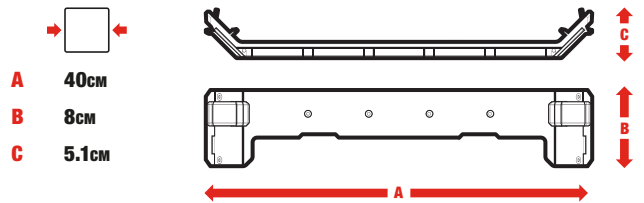

Attach ClipTech pouches on the StackTech
system and change them on the go.

HEAVE-GAUGE STEEL
BAR IS BUILT TO LAST

RUGGED METAL HOOKS
FOR SECURE ATTACHMENT

5 CLIPTECH HUB
POSITIONS AVAILABLE

QUICK-RELEASE
LEVER FOR FAST
REPOSITION