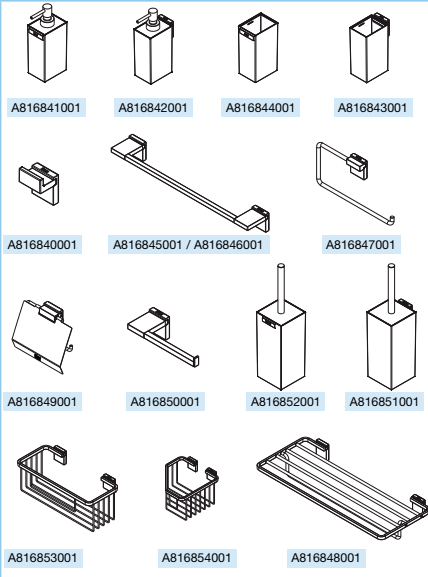

MODELOS DE PRODUCTO ACABADO

Models of end product

RECAMBIOS COMUNES

Common spare parts

RECAMBIOS ESPECÍFICOS

Specific spare parts

1	x 2	
2	x 2	AA0001600R
3	x 2	
4		
6		AA0001700R
7		
8		
1	x 2	AA0002300R
2	x 2	
3	x 2	
9		AA0001800R
7		
10		AA0002000R
11		
11		AA0001900R
12		AA0002100R

PRODUCTO ACABADO COMPATIBLE

Compatible end product

5		
1	x 2	
2	x 2	A816840001
3	x 2	
4		

2015/04/29

C

AY0006700R