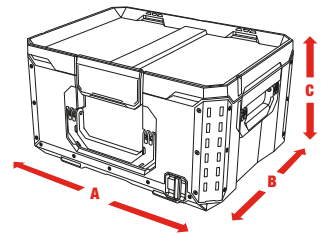

TOUGHBUILT STACKTECH® LARGE TOOL BOX

LARGE-CAPACITY
WORKHORSE

LEARN ABOUT
STACKTECH

ENGINEERED FOR PROS TO BUILD A SYSTEM
UNLIKE ANY OTHER AND CUSTOMISE IT
TO THE NEEDS OF EVERY TRADE

Features an intuitive self-aligning top that allows StackTech boxes & totes to virtually stack themselves.

	←	→
A	53cm	47cm
B	40cm	34cm
C	29cm	25cm

STEEL-REINFORCED LID

HIGH-PERFORMANCE CONSTRUCTION

ROBUST CENTRE LATCH

2 LOCKING HOLES

WIDE FRONT HANDLE

POWDER-COATED STEEL CORNERS
WITH ACCESSORY ATTACHMENT POINTS