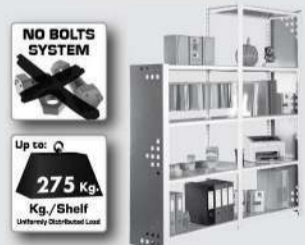

STANDARD MOUNTING

On-line instructions: www.simonrack.com/instructions LOGIN: 196003

www.simonrack.com • www.simonrack.com • www.simonrack.com • www.simonrack.com

SIMONCLASSIC

SIMONCLICK

OFFCLICK

SIMONFORTE

SIMONCROMO

SIMONINOX

SIMONTITÁN

SIMONPALET

SIMONLEVER