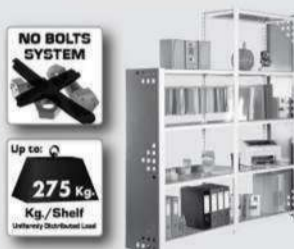

STANDARD MOUNTING

On-line instructions: www.simonrack.com/instructions LOGIN: 196003

www.simonrack.com • www.simonrack.com • www.simonrack.com • www.simonrack.com

SIMONCLASSIC

SIMONCLICK

OFFCLICK

SIMONFORTE

SIMONCROMO

SIMONINOX

SIMONTITÁN

SIMONPALET

SIMONLEVER