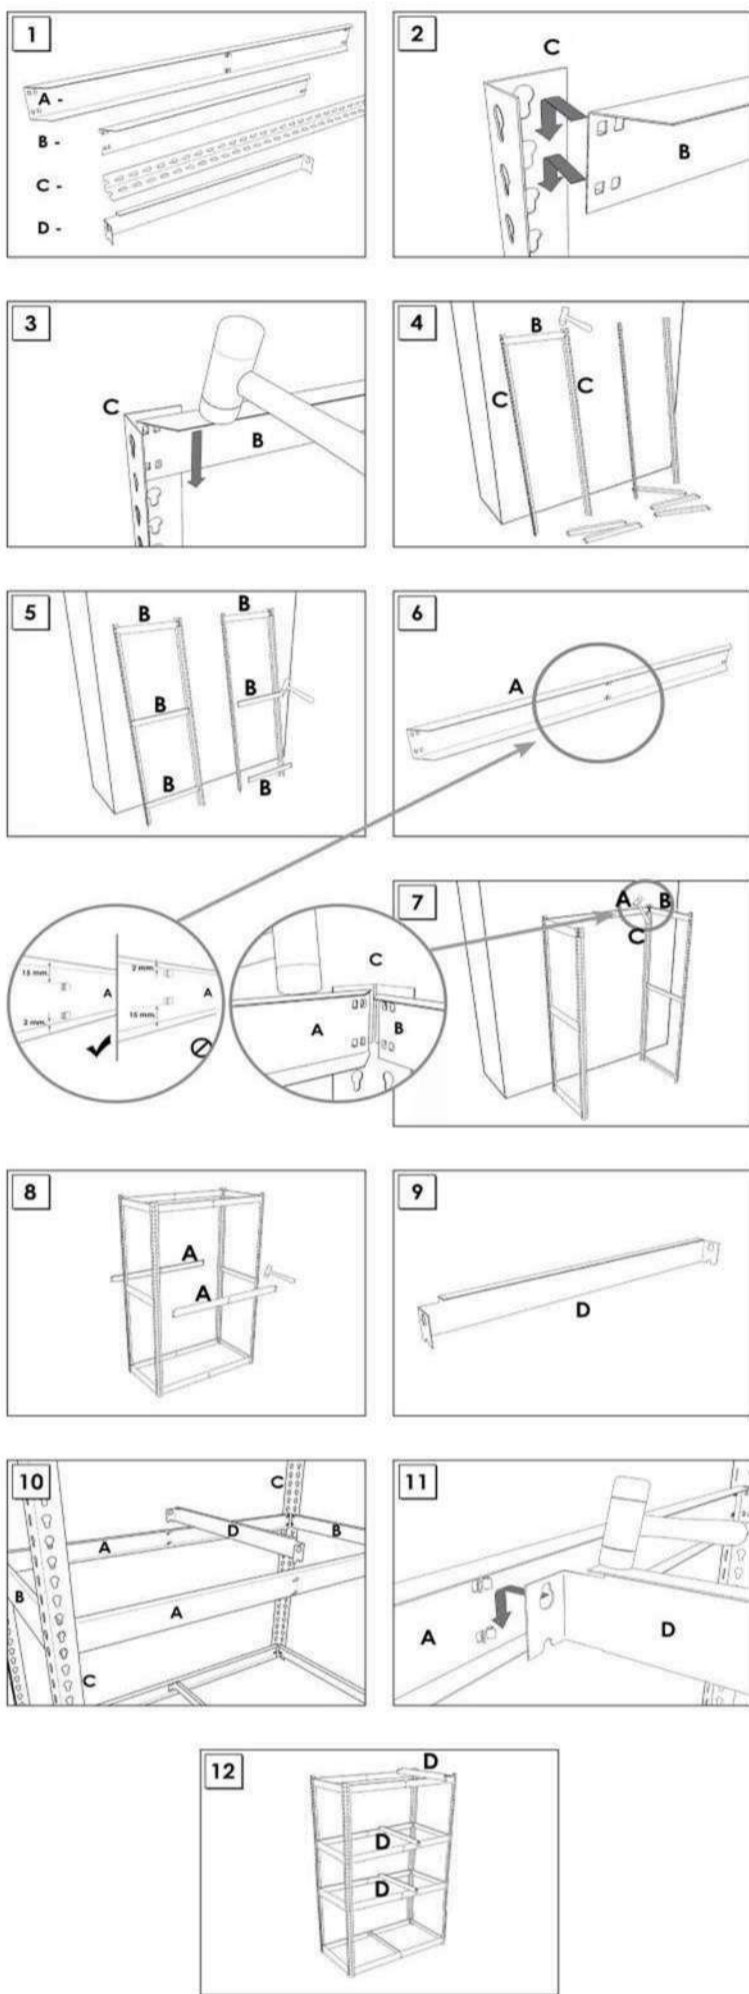

STANDARD MOUNTING

On-line instructions: www.simonrack.com/instructions LOGIN: 196003

www.simonrack.com • www.simonrack.com • www.simonrack.com • www.simonrack.com