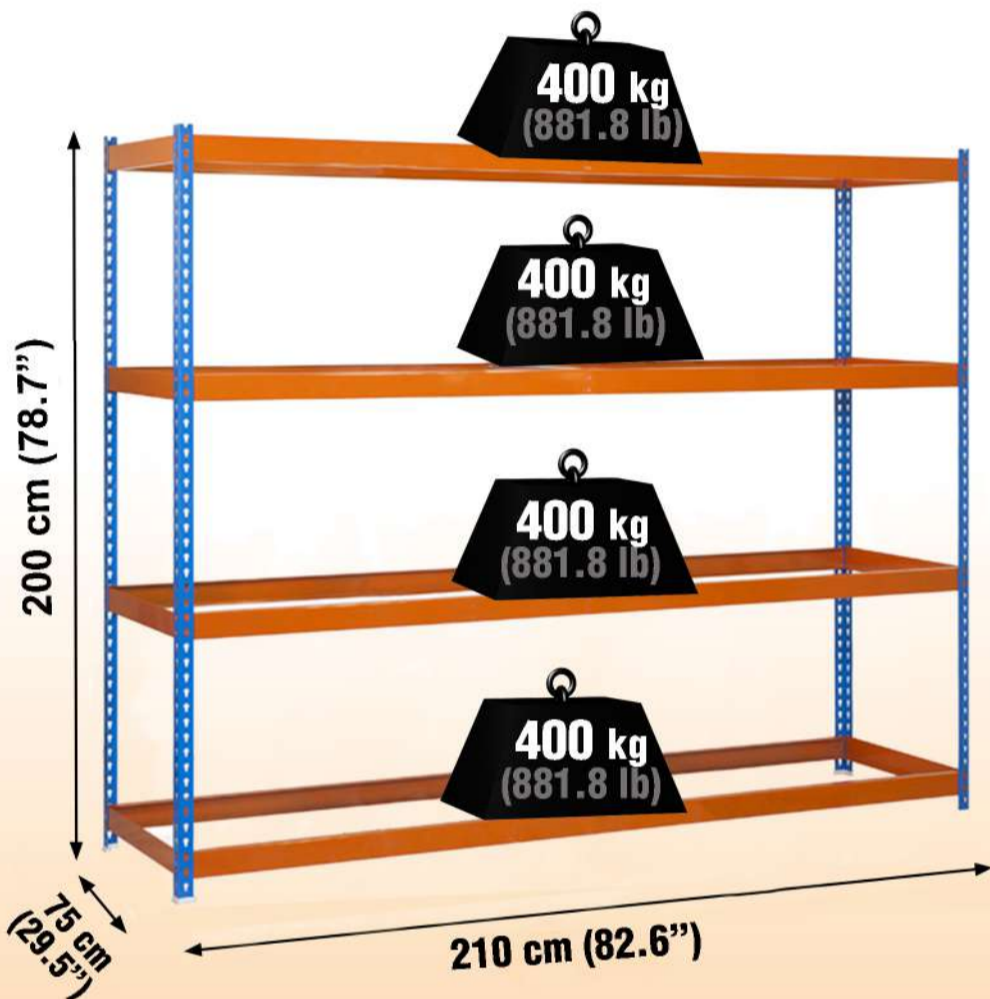

SIMONFORTE ST 2107-4

200 x 210 x 75 cm
78.7" x 82.6" x 29.5"

NOT INCLUDED:

ESTANTERIAS SIMON S.L. B.50.556.463
PG. ALFAMEN C/ POLIGONO C. N°3
ALFAMEN (ZARAGOZA)

STANDARD MOUNTING

On-line instructions: www.simonrack.com/instructions LOGIN: 196003