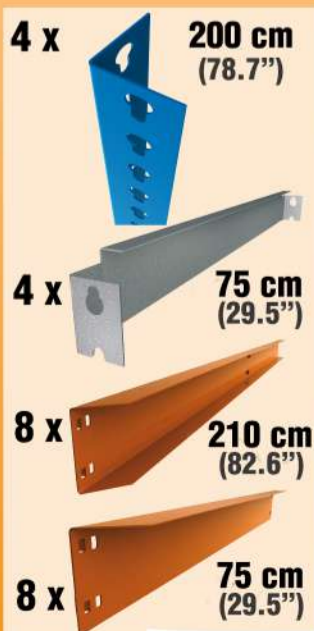

SIMONFORTE ST 2107-4

200 x 210 x 75 cm
78.7" x 82.6" x 29.5"

NOT INCLUDED:

ESTANTERIAS SIMON S.L. B.50.556.463
PG. ALFAMEN C/ POLIGONO C. N°3
ALFAMEN (ZARAGOZA)

STANDARD MOUNTING

On-line instructions: www.simonrack.com/instructions LOGIN: 196003