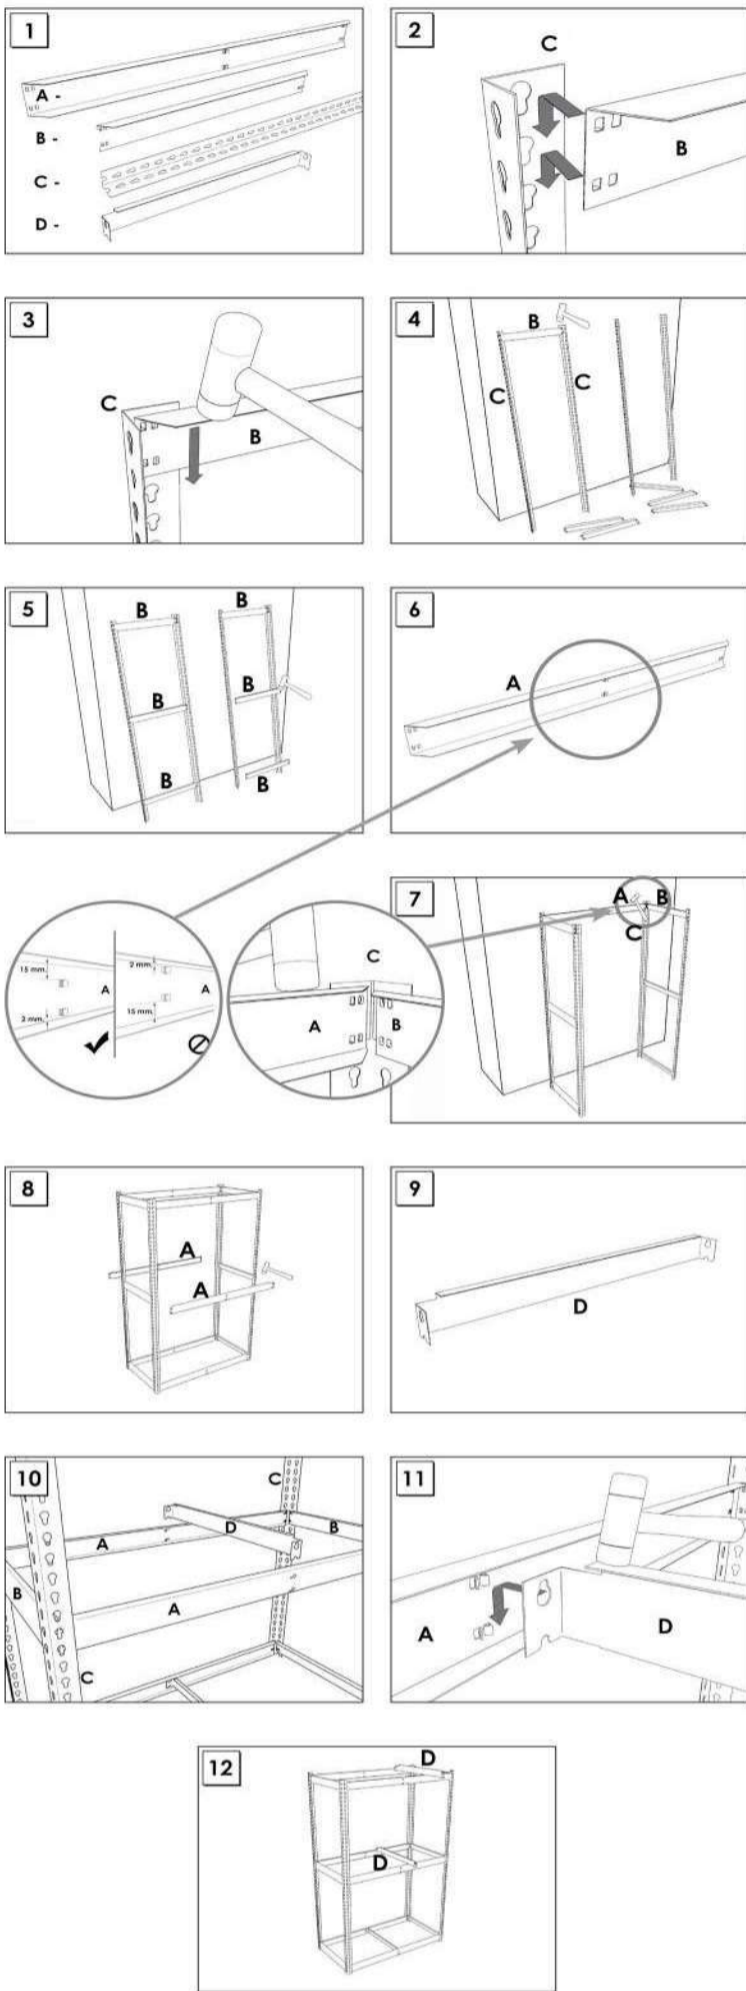

SIMONFORTE ST 2107-4

200 x 210 x 75 cm
78.7" x 82.6" x 29.5"

NOT INCLUDED:

ESTANTERIAS SIMON S.L. B.50.556.463
PG. ALFAMEN C/ POLIGONO C. N°3
ALFAMEN (ZARAGOZA)

STANDARD MOUNTING

On-line instructions: www.simonrack.com/instructions LOGIN: 196003