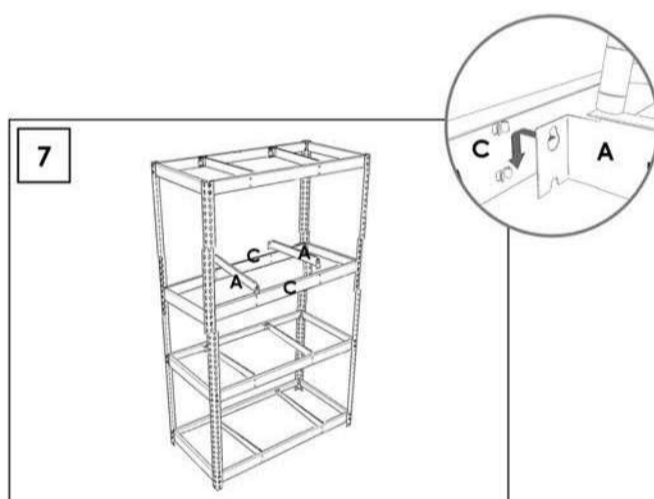

www.simonrack.com • www.simonrack.com • www.simonrack.com • www.simonrack.com

SIMONCLASSIC

SIMONCLICK

OFFCLICK

SIMONFORTE

SIMONCROMO

SIMONINOX

SIMONTITÁN

SIMONPALET

SIMONLEVER