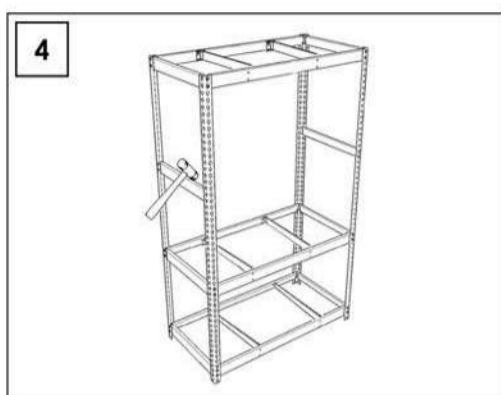

www.simonrack.com • www.simonrack.com • www.simonrack.com • www.simonrack.com

SIMONCLASSIC

SIMONCLICK

OFFCLICK

SIMONFORTE

SIMONCROMO

SIMONINOX

SIMONTITÁN

SIMONPALET

SIMONLEVER