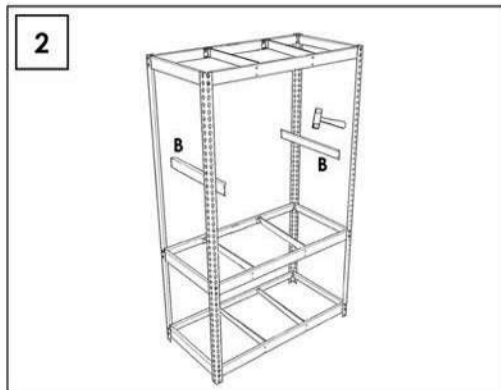

www.simonrack.com • www.simonrack.com • www.simonrack.com • www.simonrack.com

SIMONCLASSIC

SIMONCLICK

OFFCLICK

SIMONFORTE

SIMONCROMO

SIMONINOX

SIMONTITÁN

SIMONPALET

SIMONLEVER