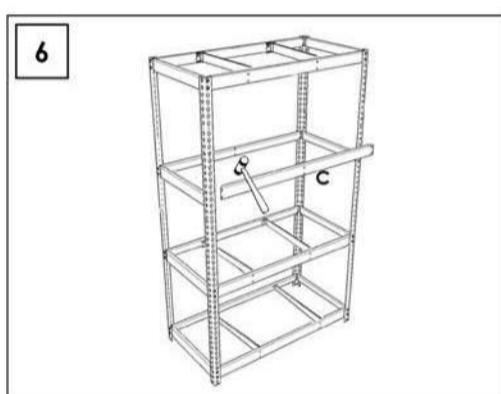

www.simonrack.com • www.simonrack.com • www.simonrack.com • www.simonrack.com

SIMONCLASSIC

SIMONCLICK

OFFCLICK

SIMONFORTE

SIMONCROMO

SIMONINOX

SIMONTITÁN

SIMONPALET

SIMONLEVER