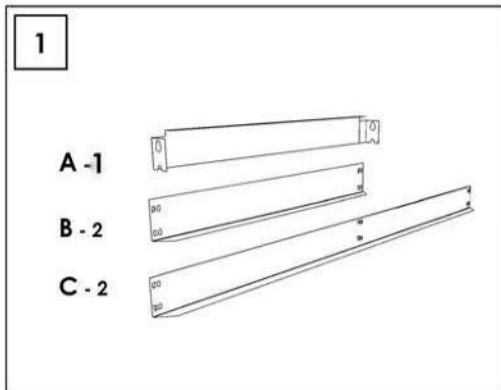

www.simonrack.com • www.simonrack.com • www.simonrack.com • www.simonrack.com

SIMONCLASSIC

SIMONCLICK

OFFCLICK

SIMONFORTE

SIMONCROMO

SIMONINOX

SIMONTITÁN

SIMONPALET

SIMONLEVER