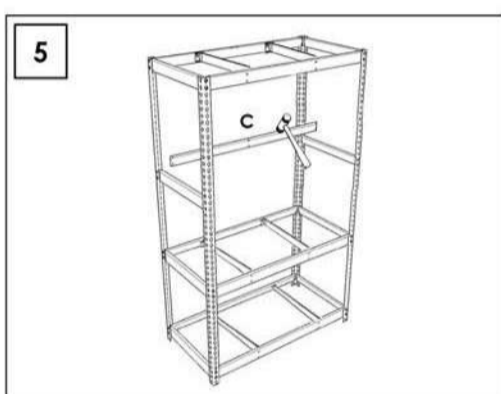

www.simonrack.com • www.simonrack.com • www.simonrack.com • www.simonrack.com

SIMONCLASSIC

SIMONCLICK

OFFCLICK

SIMONFORTE

SIMONCROMO

SIMONINOX

SIMONTITÁN

SIMONPALET

SIMONLEVER