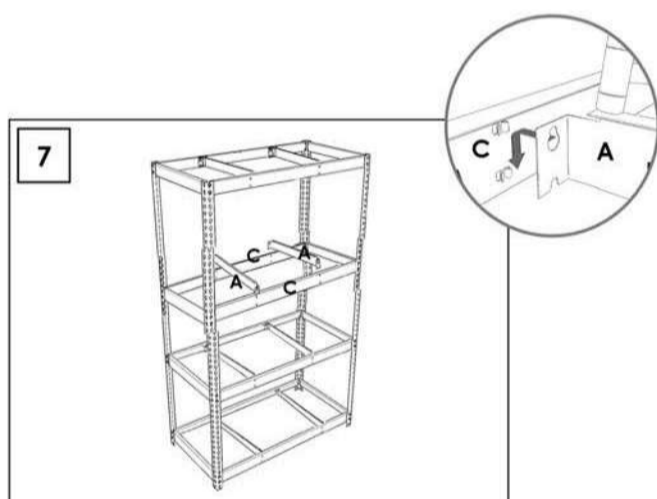

www.simonrack.com • www.simonrack.com • www.simonrack.com • www.simonrack.com

SIMONCLASSIC

SIMONCLICK

OFFCLICK

SIMONFORTE

SIMONCROMO

SIMONINOX

SIMONTITÁN

SIMONPALET

SIMONLEVER