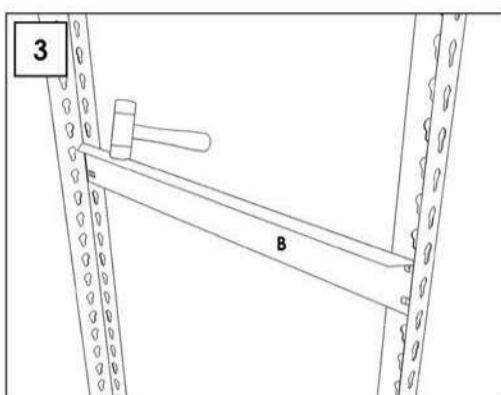

www.simonrack.com • www.simonrack.com • www.simonrack.com • www.simonrack.com

SIMONCLASSIC

SIMONCLICK

OFFCLICK

SIMONFORTE

SIMONCROMO

SIMONINOX

SIMONTITÁN

SIMONPALET

SIMONLEVER