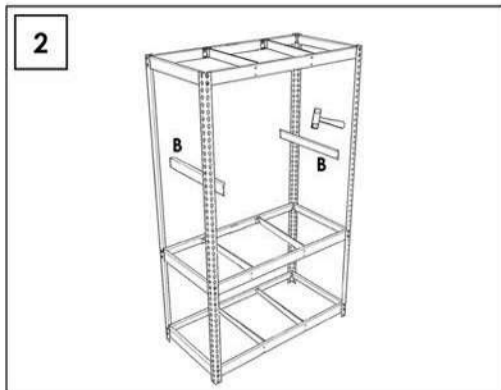

www.simonrack.com • www.simonrack.com • www.simonrack.com • www.simonrack.com

SIMONCLASSIC

SIMONCLICK

OFFCLICK

SIMONFORTE

SIMONCROMO

SIMONINOX

SIMONTITÁN

SIMONPALET

SIMONLEVER