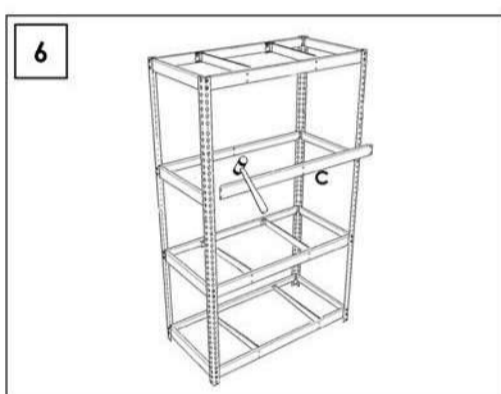

www.simonrack.com • www.simonrack.com • www.simonrack.com • www.simonrack.com

SIMONCLASSIC

SIMONCLICK

OFFCLICK

SIMONFORTE

SIMONCROMO

SIMONINOX

SIMONTITÁN

SIMONPALET

SIMONLEVER