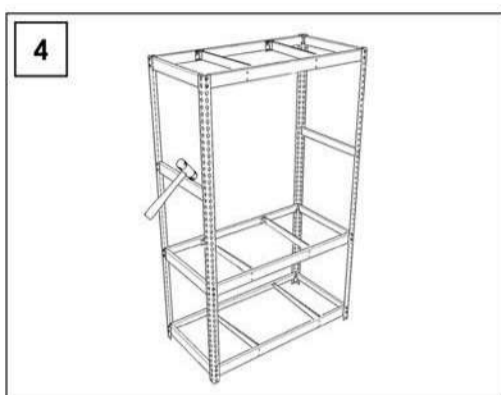

www.simonrack.com • www.simonrack.com • www.simonrack.com • www.simonrack.com

SIMONCLASSIC

SIMONCLICK

OFFCLICK

SIMONFORTE

SIMONCROMO

SIMONINOX

SIMONTITÁN

SIMONPALET

SIMONLEVER