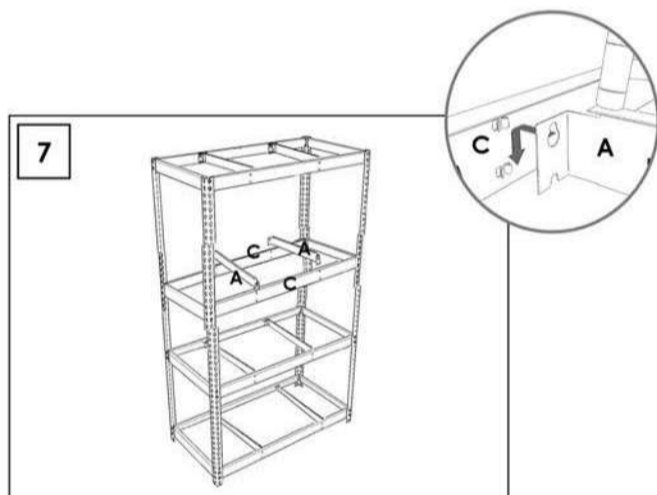

www.simonrack.com • www.simonrack.com • www.simonrack.com • www.simonrack.com

SIMONCLASSIC

SIMONCLICK

OFFCLICK

SIMONFORTE

SIMONCROMO

SIMONINOX

SIMONTITÁN

SIMONPALET

SIMONLEVER