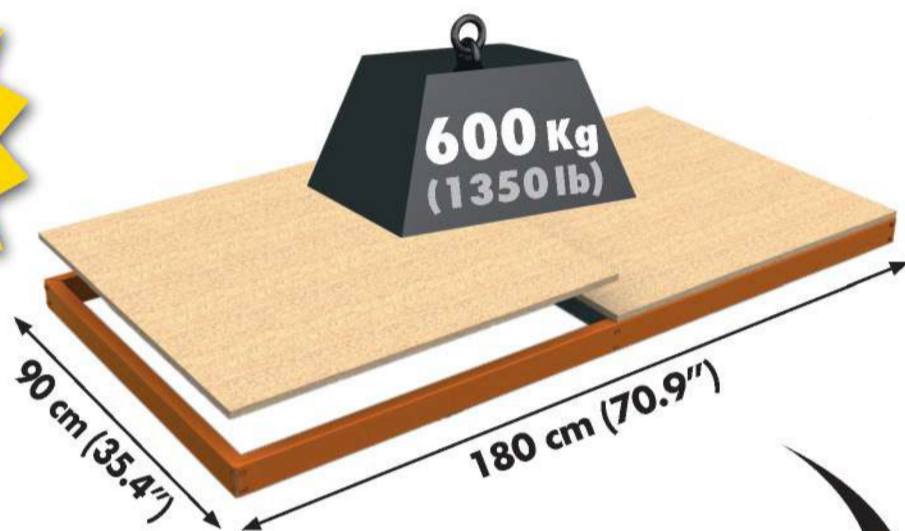

**Simon
Rack**

SINCE 1964 - MANUFACTURER

SIMONFORTE EA 1809

Chipboard

Additional Shelf

180 x 90 cm*
70.9" x 35.4"

**KIT
1/2**

*MEDIDAS EN USO: 1810 x 910 mm
USED MEASUREMENTS: 71.26" x 35.83"