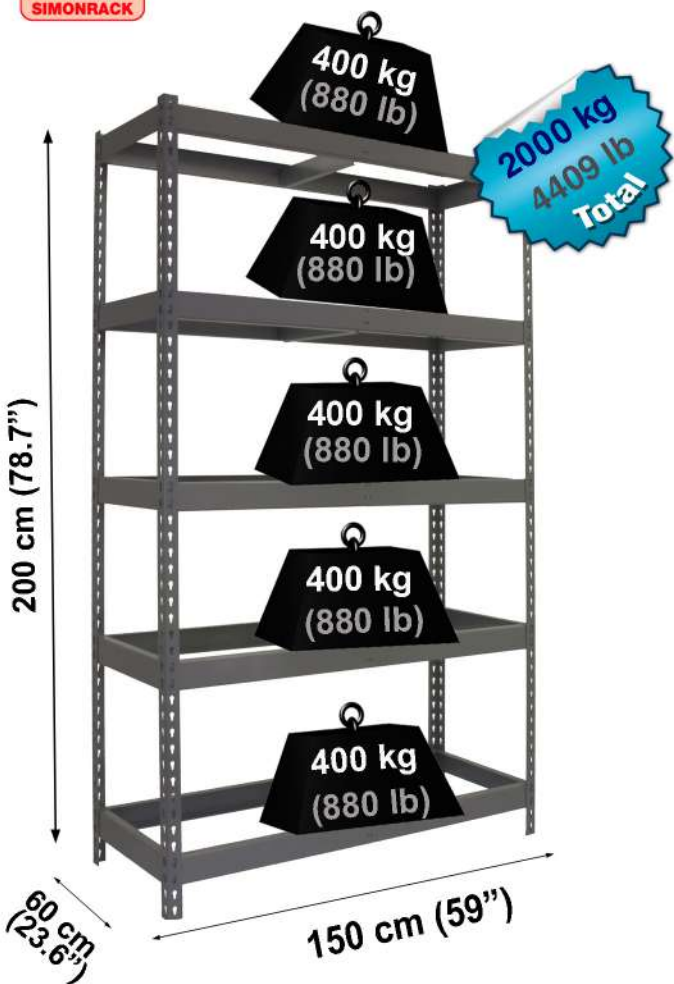

ECOFORTE ST 1506-5

200 x 150 x 60 cm
78.7" x 59" x 23.6"

NOT INCLUDED:

EPOXY POLIESTER

www.simonrack.com

INSTRUCTIONS

STANDARD MOUNTING

On-line instructions: www.simonrack.com/instructions LOGIN: 196004