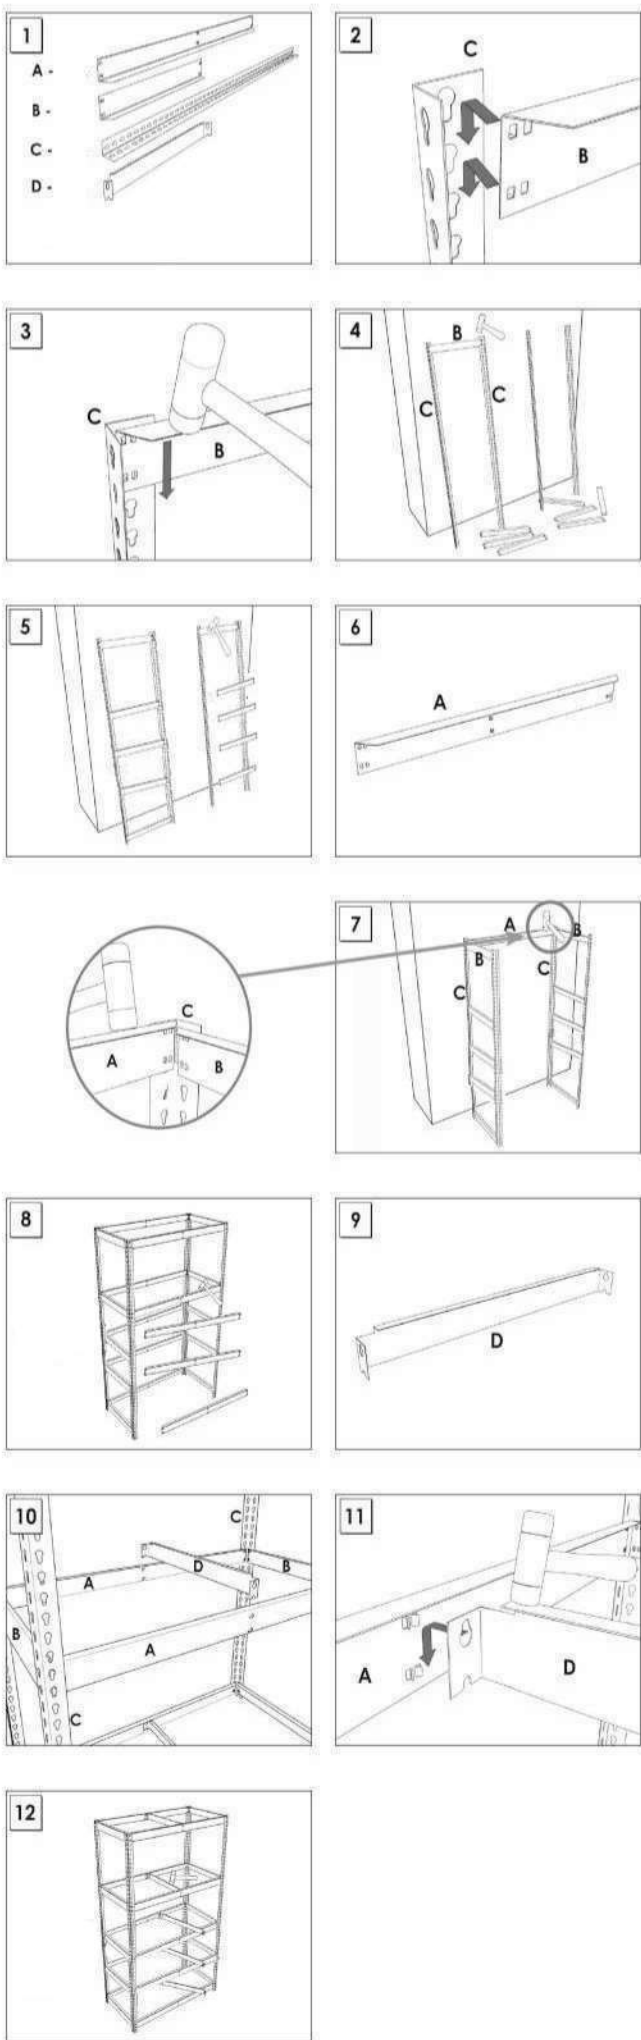

ECOFORTE ST 1506-5

200 x 150 x 60 cm
78.7" x 59" x 23.6"

NOT INCLUDED:

EPOXY POLIESTER

www.simonrack.com

INSTRUCTIONS

STANDARD MOUNTING

On-line instructions: www.simonrack.com/instructions LOGIN: 196004