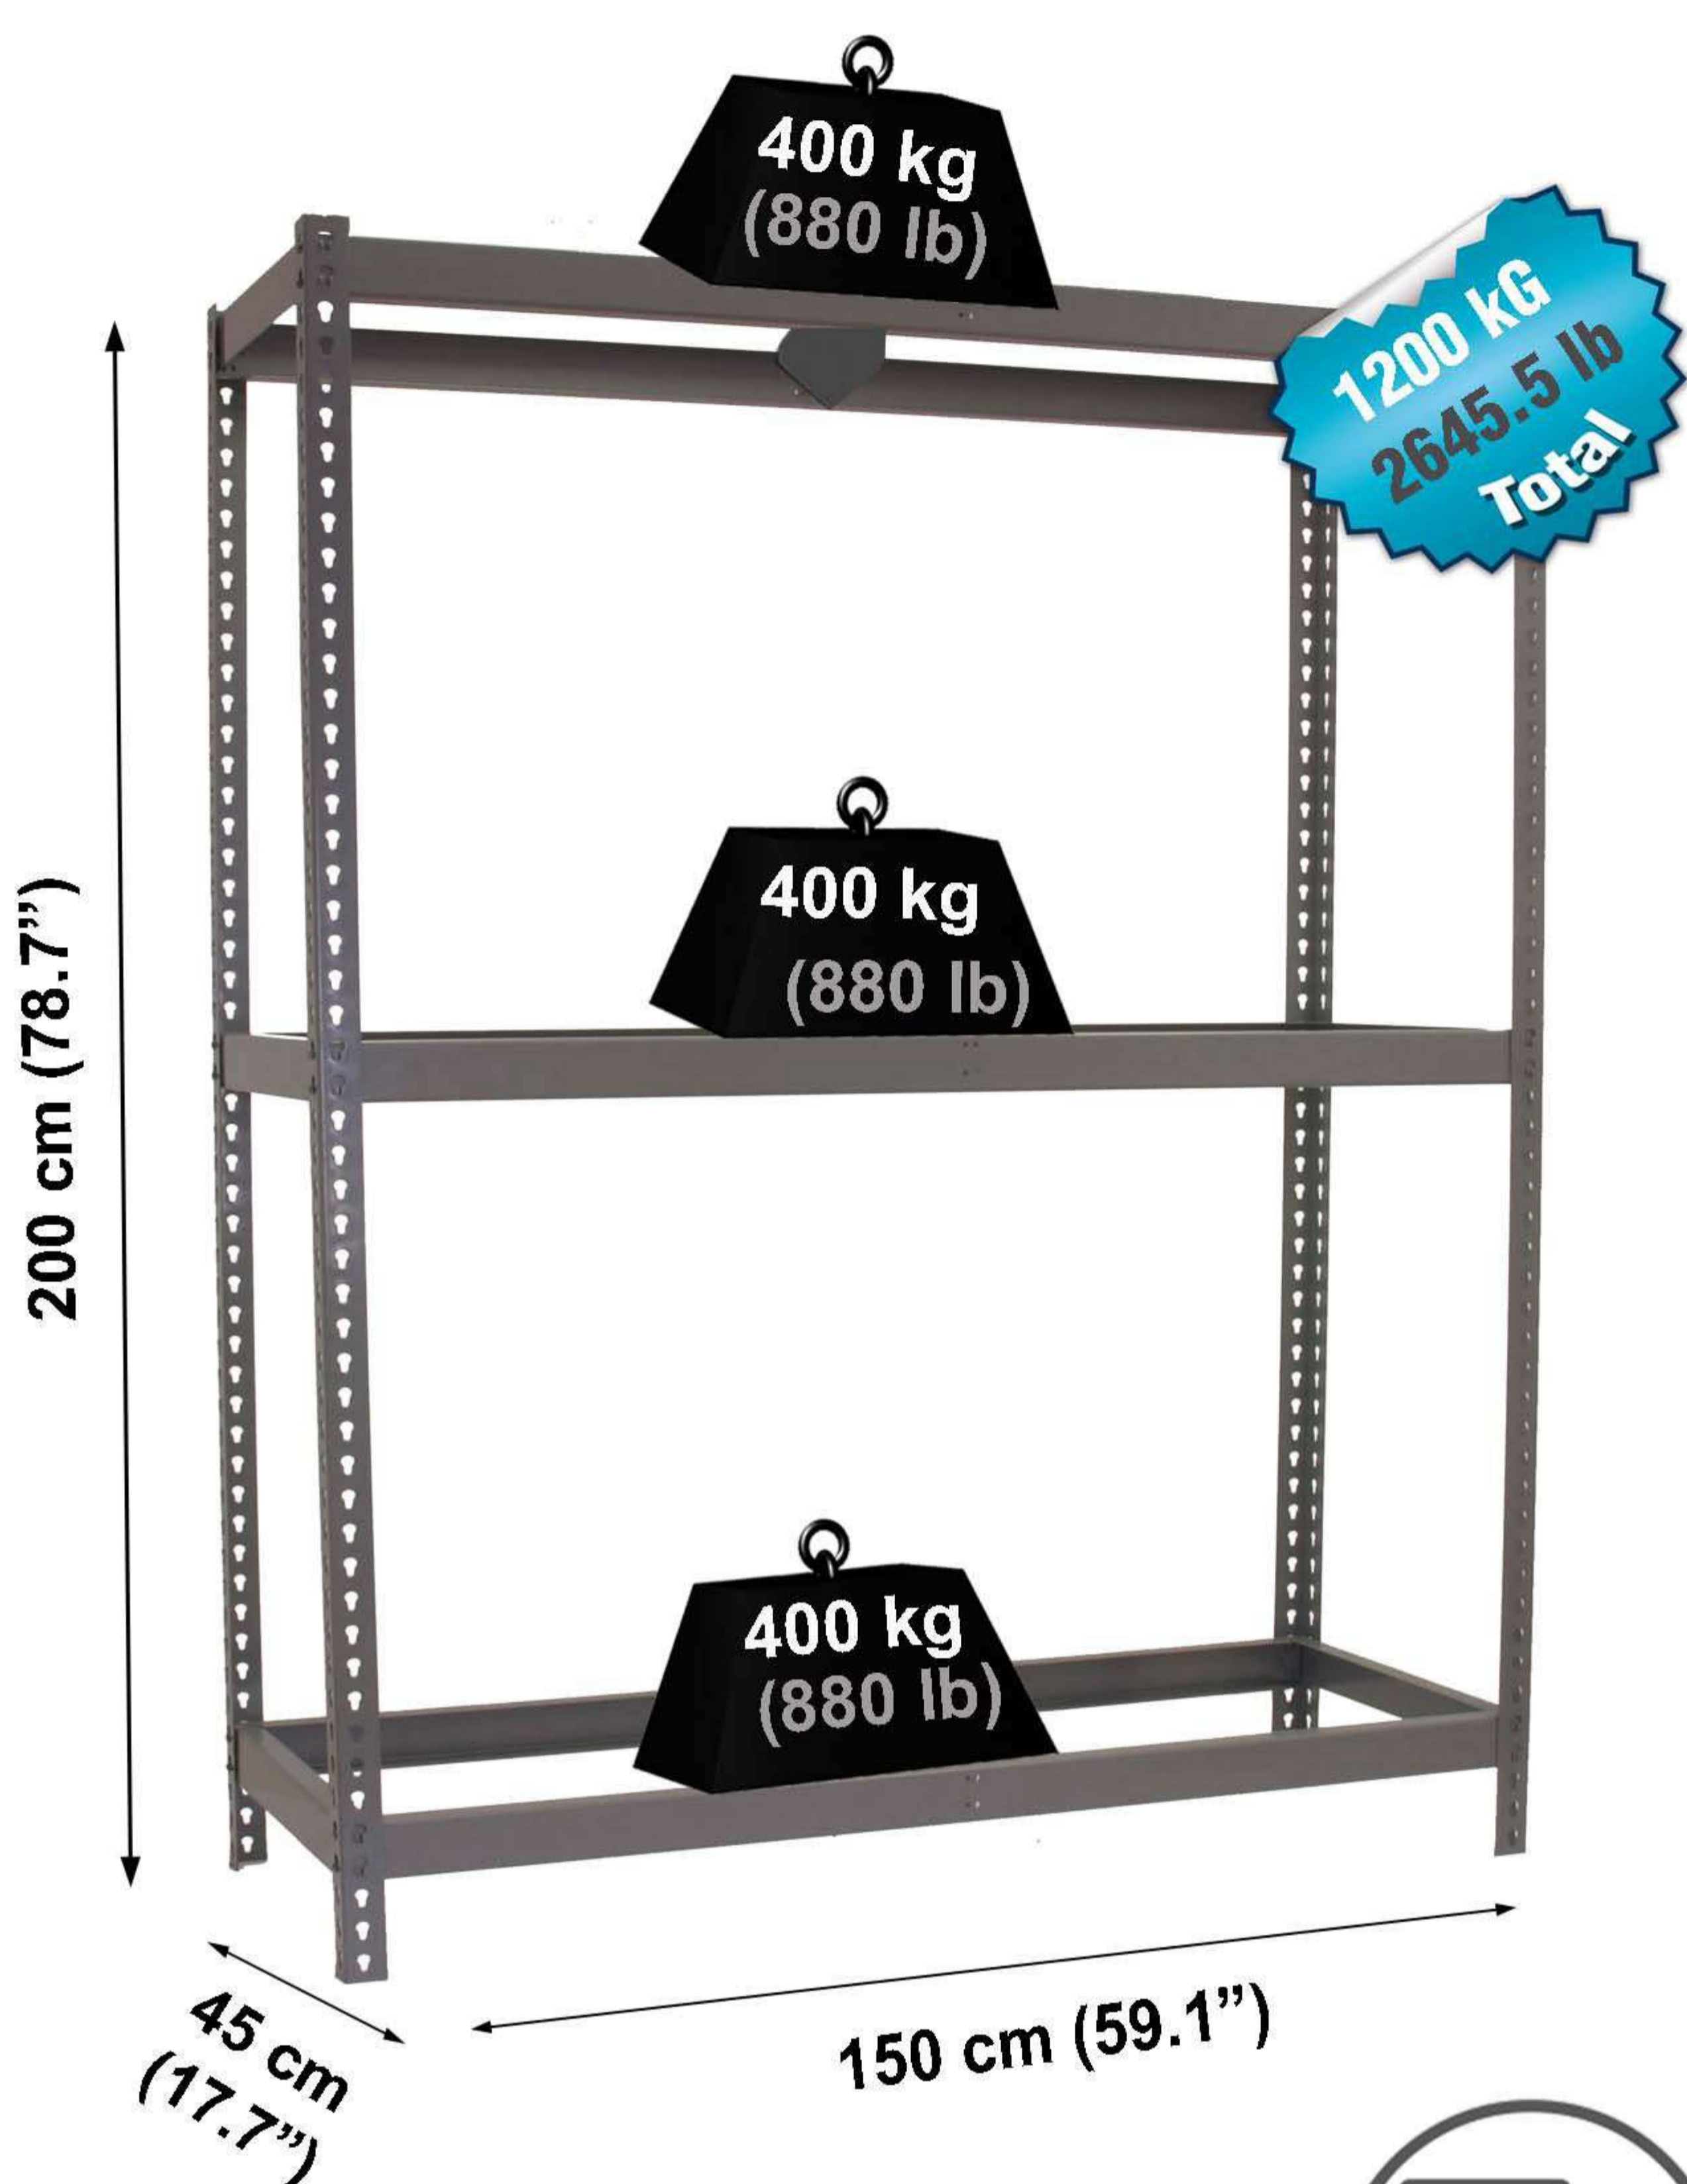

ECOFORTE ST 1504-3

200 x 150 x 45 cm
78.7" x 59.1" x 17.7"

NOT INCLUDED:

EPOXY POLIESTER

9 min.

www.simonrack.com

INSTRUCTIONS

On-line instructions: www.instructionsrack.com/simontaller

www.simonrack.com • www.simonrack.com • www.simonrack.com • www.simonrack.com

SIMONCLASSIC

SIMONCLICK

OFFCLICK

SIMONTALLER

**BANCOS DE TRABAJO
WORK BENCHES**

**ALTILLOS Y PASILLOS ELEVADOS
PLATFORMS AND MEZZANINES**