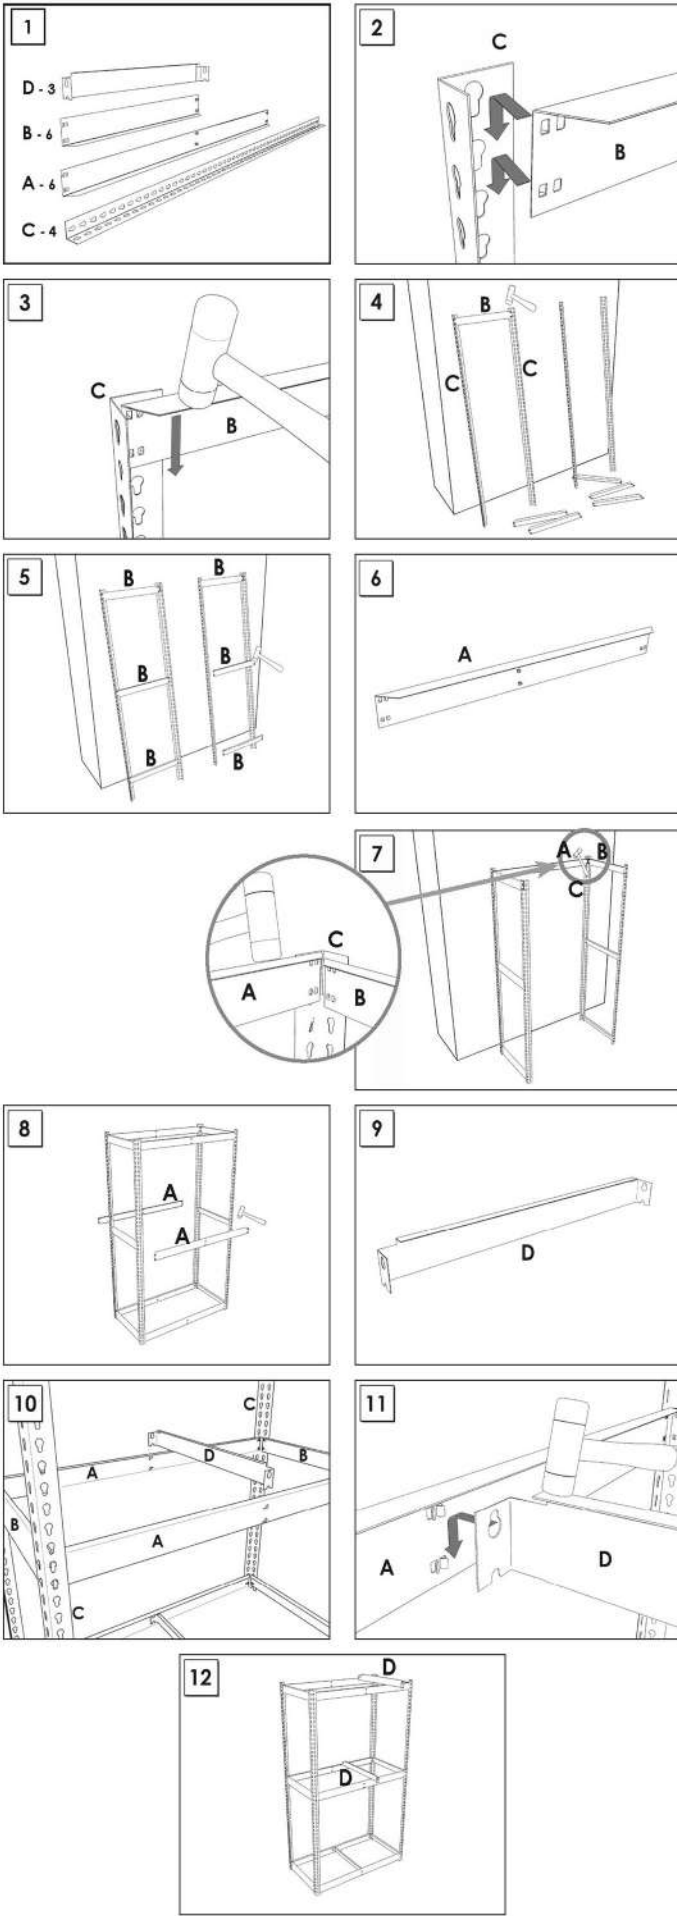

ECOFORTE ST 1504-3

200 x 150 x 45 cm
78.7" x 59.1" x 17.7"

NOT INCLUDED:

EPOXY POLIESTER

9 min.

www.simonrack.com

INSTRUCTIONS

On-line instructions: www.instructionsrack.com/simontaller