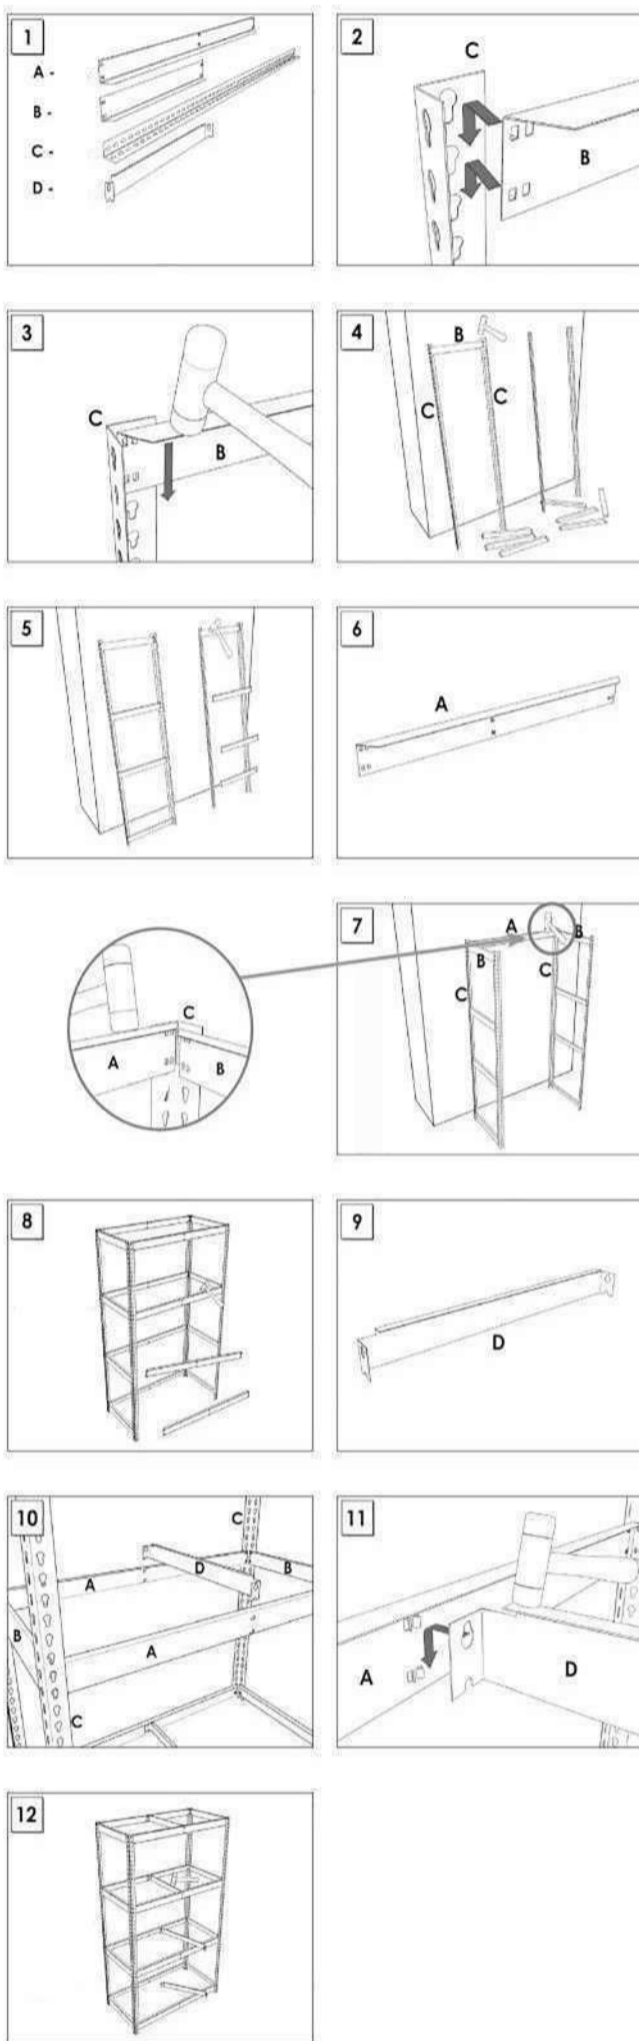

ECOFORTE

ST 1504-4

200 x 150 x 45 cm
78.7" x 59.1" x 17.7"

NOT INCLUDED:

EPOXY POLIESTER

www.simonrack.com

INSTRUCTIONS

STANDARD MOUNTING