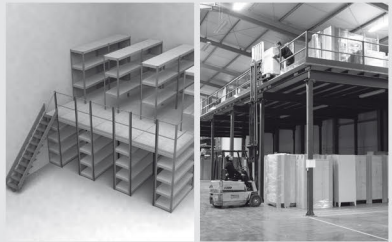

ECOFORTE EF 1504-3

200 x 150 x 45 cm*
78.7" x 59.1" x 17.7"

5 years
SIMONRACK
GUARANTEE

NOT INCLUDED:

On-line instructions: www.instructionsrack.com/simontaller

*MEDIDAS EN USO: 1974 x 1510 x 460 mm
USED MEASUREMENTS: 77.72" x 59.45" x 18.11"

SIMONCLASSIC

SIMONCLICK

OFFCLICK

SIMONTALLER

BANCOS DE TRABAJO WORK BENCHES

ALTILLOS Y PASILLOS ELEVADOS PLATFORMS AND MEZZANINES

SIMONHOME

TAQUILLAS LOCKER