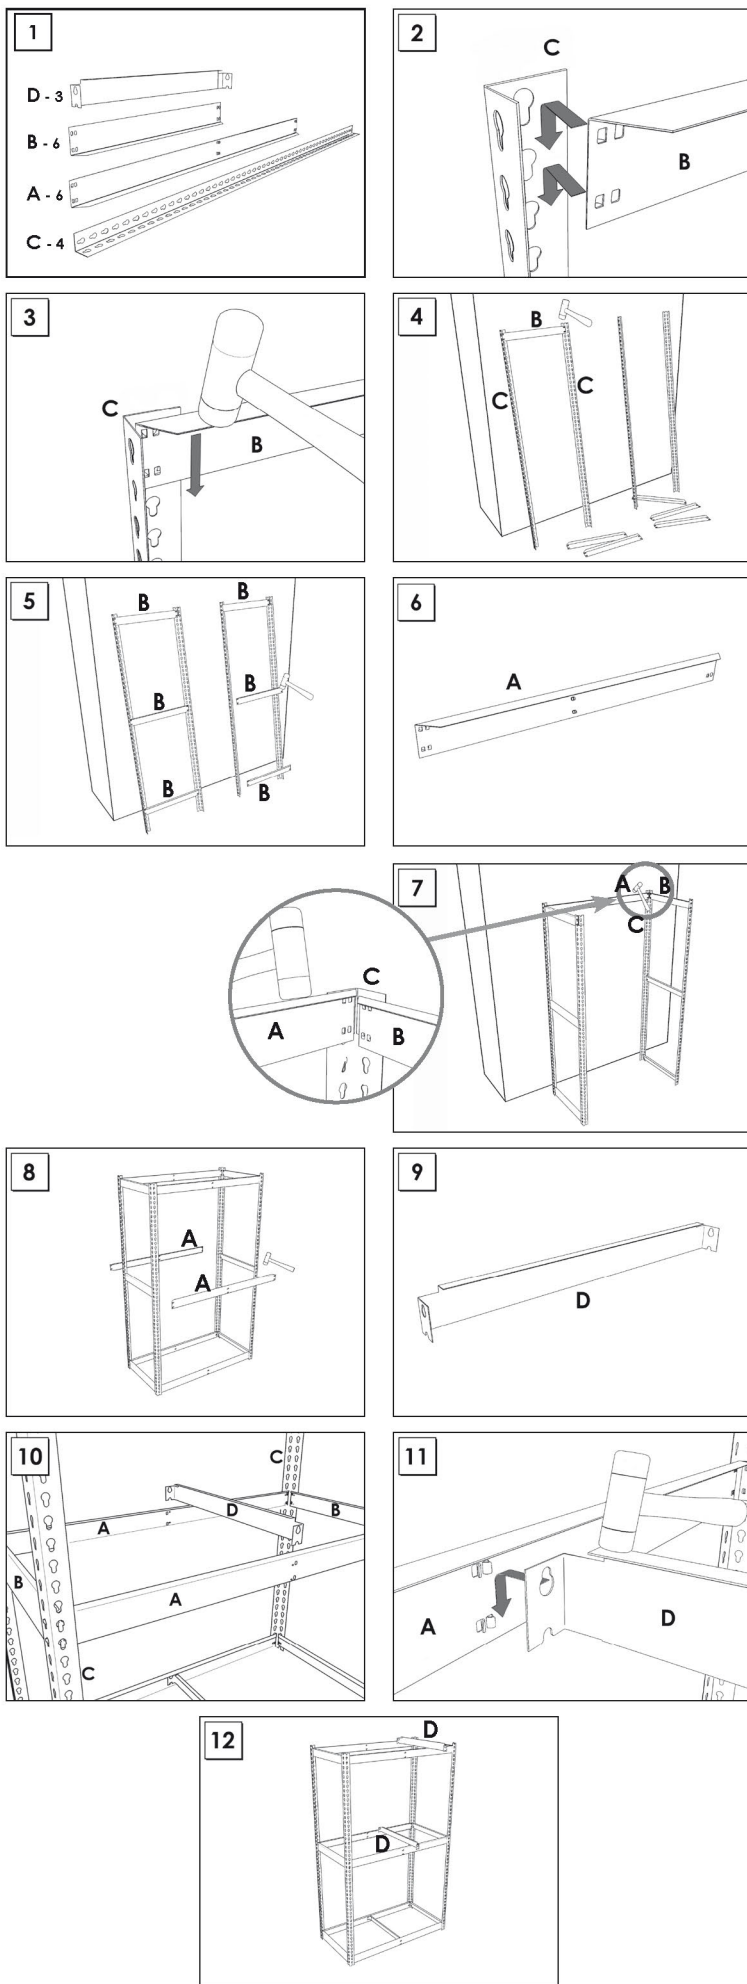

On-line instructions: www.instructionsrack.com/simontaller

www.simonrack.com • www.simonrack.com • www.simonrack.com • www.simonrack.com