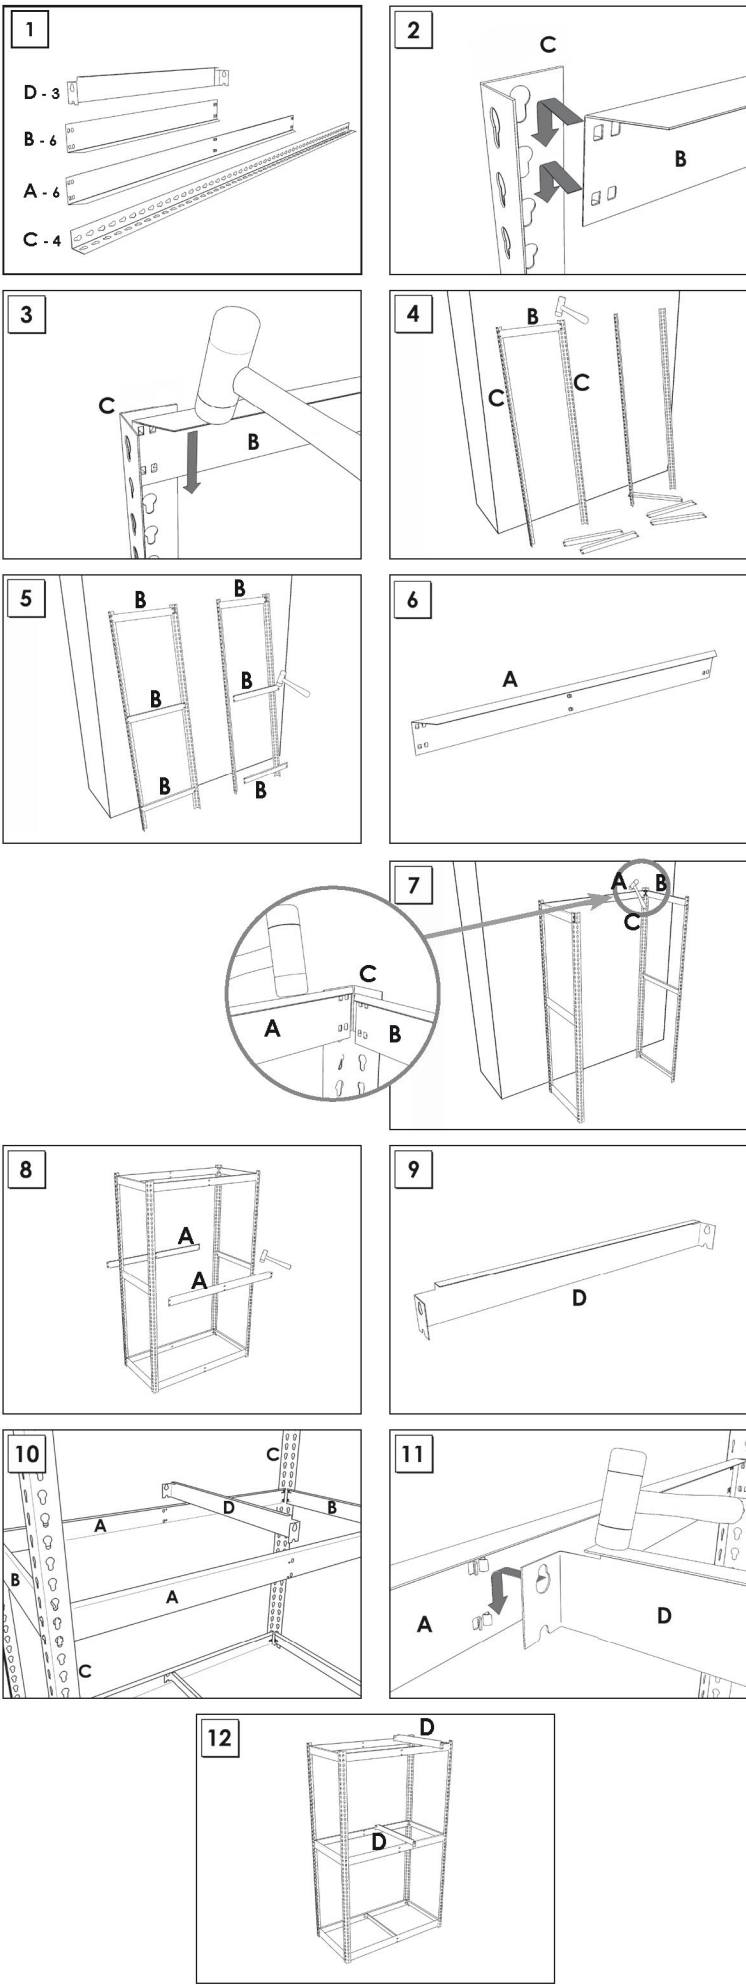

On-line instructions: www.instructionsrack.com/simontaller

www.simonrack.com • www.simonrack.com • www.simonrack.com • www.simonrack.com