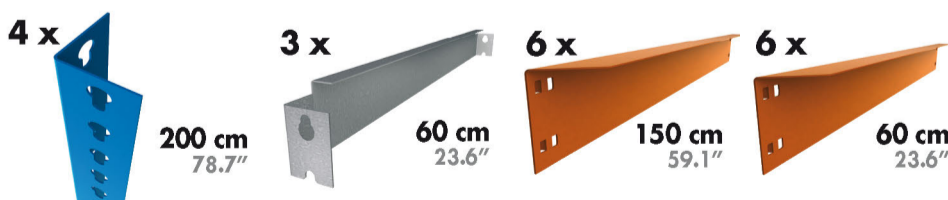

ECOFORTE EF 1506-3

200 x 150 x 60 cm*
78.7" x 59.1" x 23.6"

5 years
SIMONRACK
GUARANTEE

NOT INCLUDED:

On-line instructions: www.instructionsrack.com/simontaller

*MEDIDAS EN USO: 1974 x 1510 x 610 mm
USED MEASUREMENTS: 77.72" x 59.45" x 24.02"