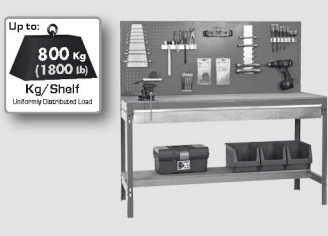

ECOFORTE EF 1506-3

200 x 150 x 60 cm*
78.7" x 59.1" x 23.6"

5 years
SIMONRACK
GUARANTEE

NOT INCLUDED:

On-line instructions: www.instructionsrack.com/simontaller

*MEDIDAS EN USO: 1974 x 1510 x 610 mm
USED MEASUREMENTS: 77.72" x 59.45" x 24.02"

SIMONCLASSIC

SIMONCLICK

OFFCLICK

SIMONTALLER

BANCOS DE TRABAJO WORK BENCHES

ALTILLOS Y PASILLOS ELEVADOS PLATFORMS AND MEZZANINES

SIMONHOME

TAQUILLAS LOCKER