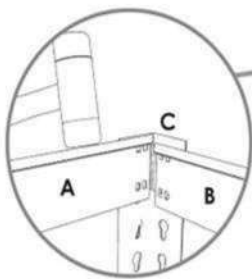

**Simon
Rack**
SINCE 1964 - MANUFACTURER

ECOFORTE EF 1206-5

200 x 120 x 60 cm
78.7" x 47.2" x 23.6"

NOT INCLUDED:

www.simonrack.com

INSTRUCTIONS

On-line instructions: www.simonrack.com/instructions LOGIN: 196004