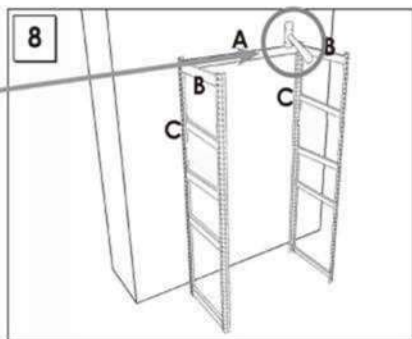

**Simon
Rack**
SINCE 1964 - MANUFACTURER

ECOFORTE EF 1206-5

200 x 120 x 60 cm
78.7" x 47.2" x 23.6"

NOT INCLUDED:

www.simonrack.com

INSTRUCTIONS

On-line instructions: www.simonrack.com/instructions LOGIN: 196004