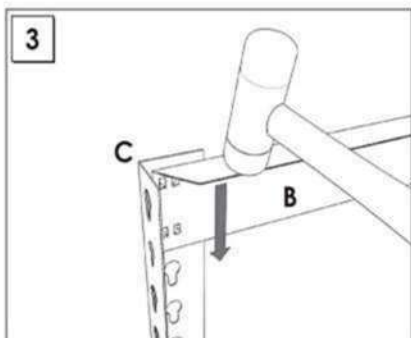

**Simon
Rack**
SINCE 1964 - MANUFACTURER

ECOFORTE EF 1206-5

200 x 120 x 60 cm
78.7" x 47.2" x 23.6"

NOT INCLUDED:

www.simonrack.com

INSTRUCTIONS

On-line instructions: www.simonrack.com/instructions LOGIN: 196004