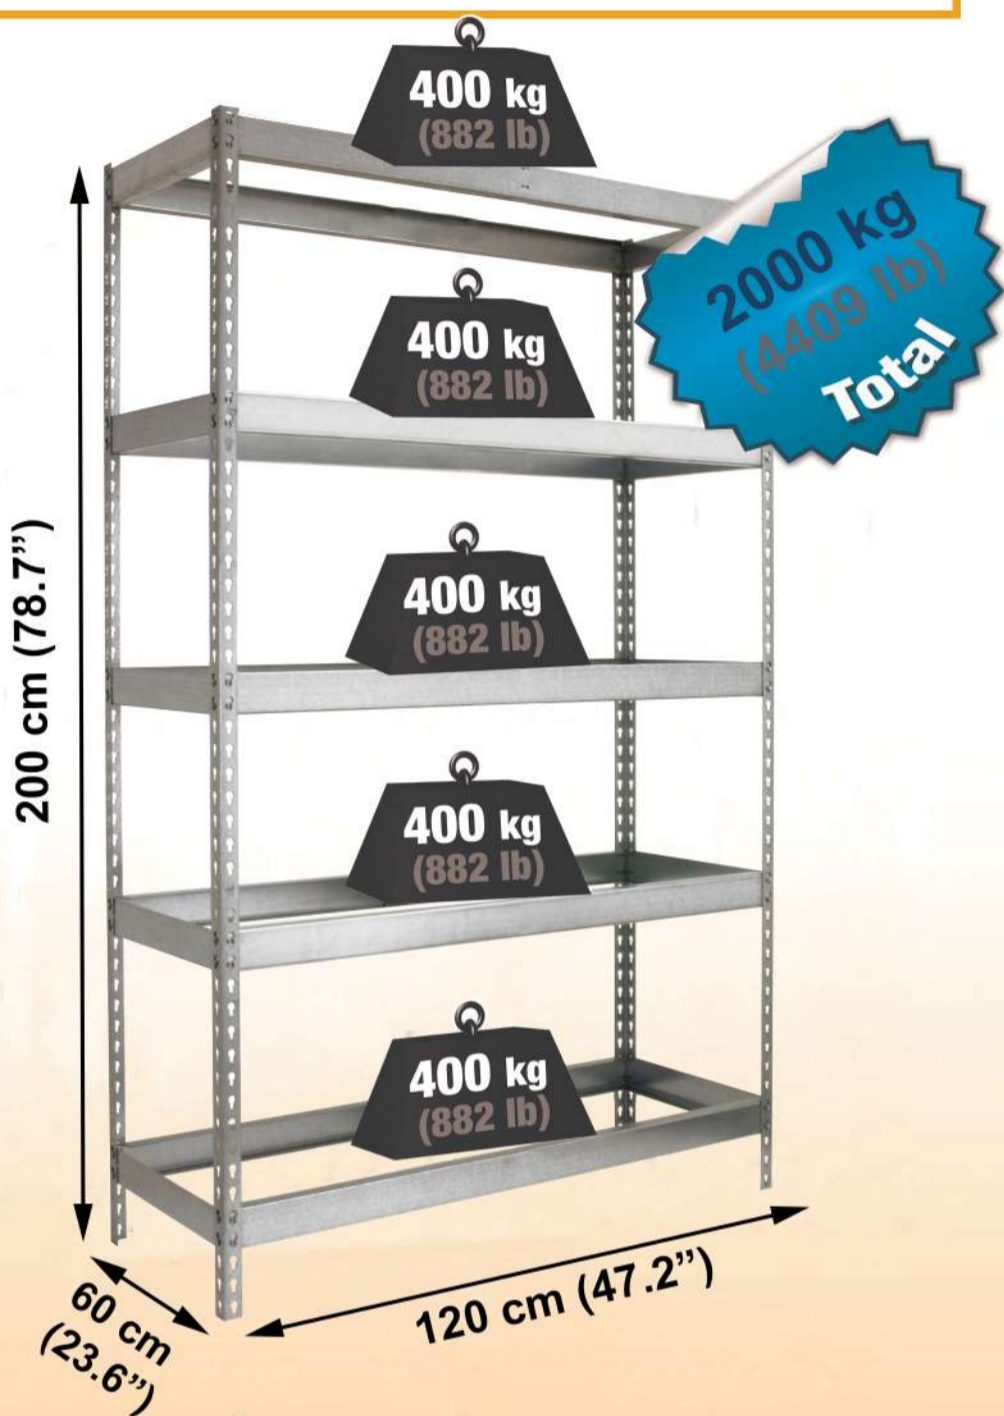

**Simon
Rack**
SINCE 1964 - MANUFACTURER

ECOFORTE EF 1206-5

200 x 120 x 60 cm
78.7" x 47.2" x 23.6"

NOT INCLUDED:

www.simonrack.com

INSTRUCTIONS

On-line instructions: www.simonrack.com/instructions LOGIN: 196004