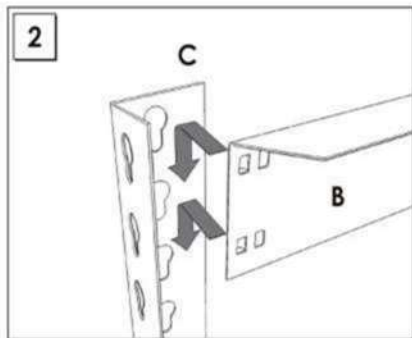

**Simon
Rack**
SINCE 1964 - MANUFACTURER

ECOFORTE EF 1206-5

200 x 120 x 60 cm
78.7" x 47.2" x 23.6"

NOT INCLUDED:

www.simonrack.com

INSTRUCTIONS

On-line instructions: www.simonrack.com/instructions LOGIN: 196004