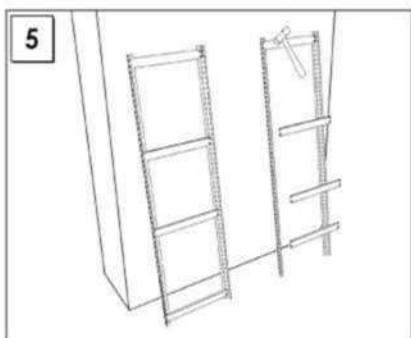

**Simon
Rack**
SINCE 1964 - MANUFACTURER

ECOFORTE EF 1206-5

200 x 120 x 60 cm
78.7" x 47.2" x 23.6"

NOT INCLUDED:

www.simonrack.com

INSTRUCTIONS

On-line instructions: www.simonrack.com/instructions LOGIN: 196004