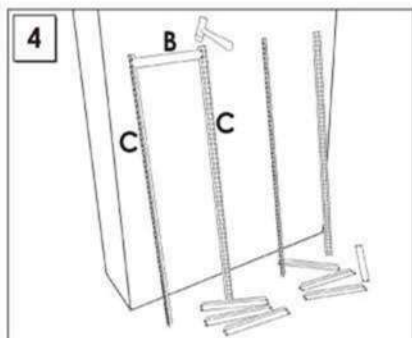

**Simon
Rack**
SINCE 1964 - MANUFACTURER

ECOFORTE EF 1206-5

200 x 120 x 60 cm
78.7" x 47.2" x 23.6"

NOT INCLUDED:

www.simonrack.com

INSTRUCTIONS

On-line instructions: www.simonrack.com/instructions LOGIN: 196004