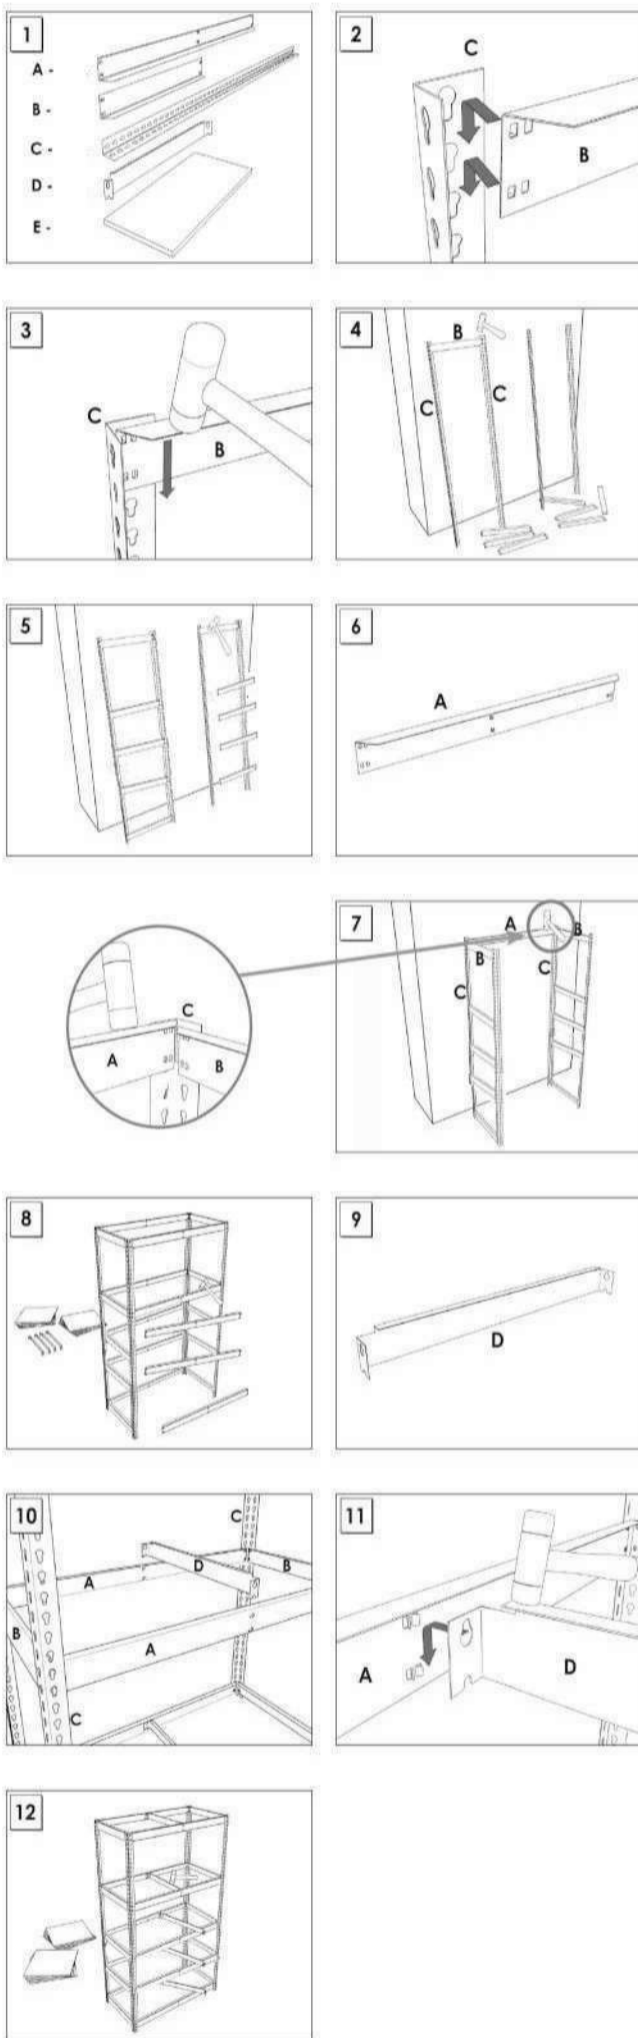

STANDARD MOUNTING

On-line instructions: www.simonrack.com/instructions LOGIN: 196004

www.simonrack.com • www.simonrack.com • www.simonrack.com • www.simonrack.com