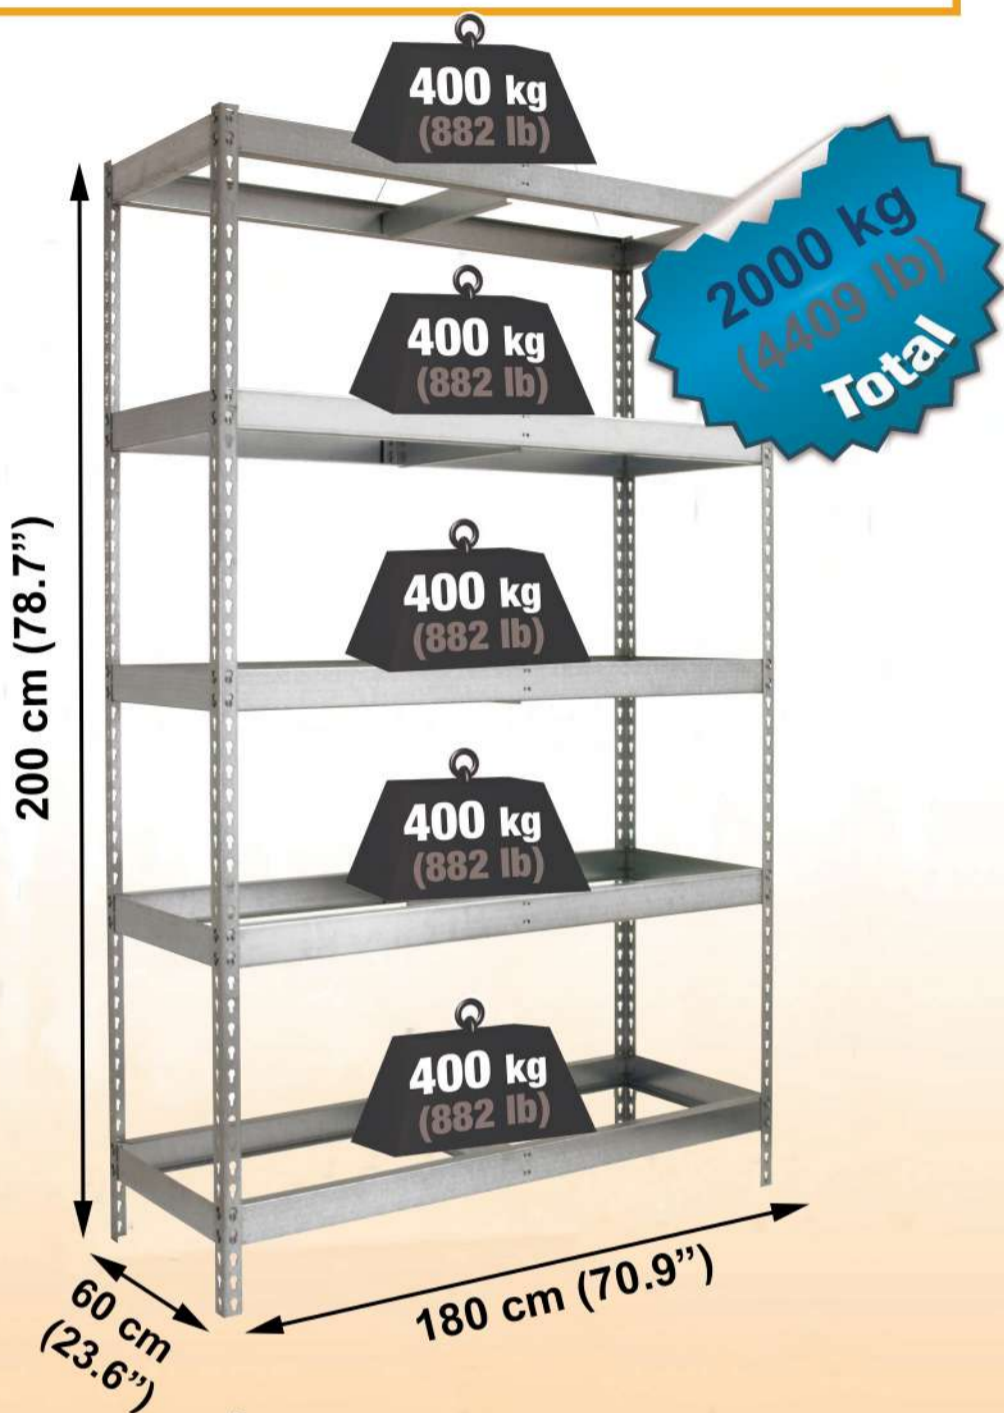

**Simon
Rack**
SINCE 1964 - MANUFACTURER

ECOFORTE EF 1806-5

200 x 180 x 60 cm
78.7" x 70.9" x 23.6"

NOT INCLUDED:

- 4 x 200 cm (78.7")
- 5 x 60 cm (23.6")
- 10 x 180 cm (70.9")
- 10 x 60 cm (23.6")

www.simonrack.com