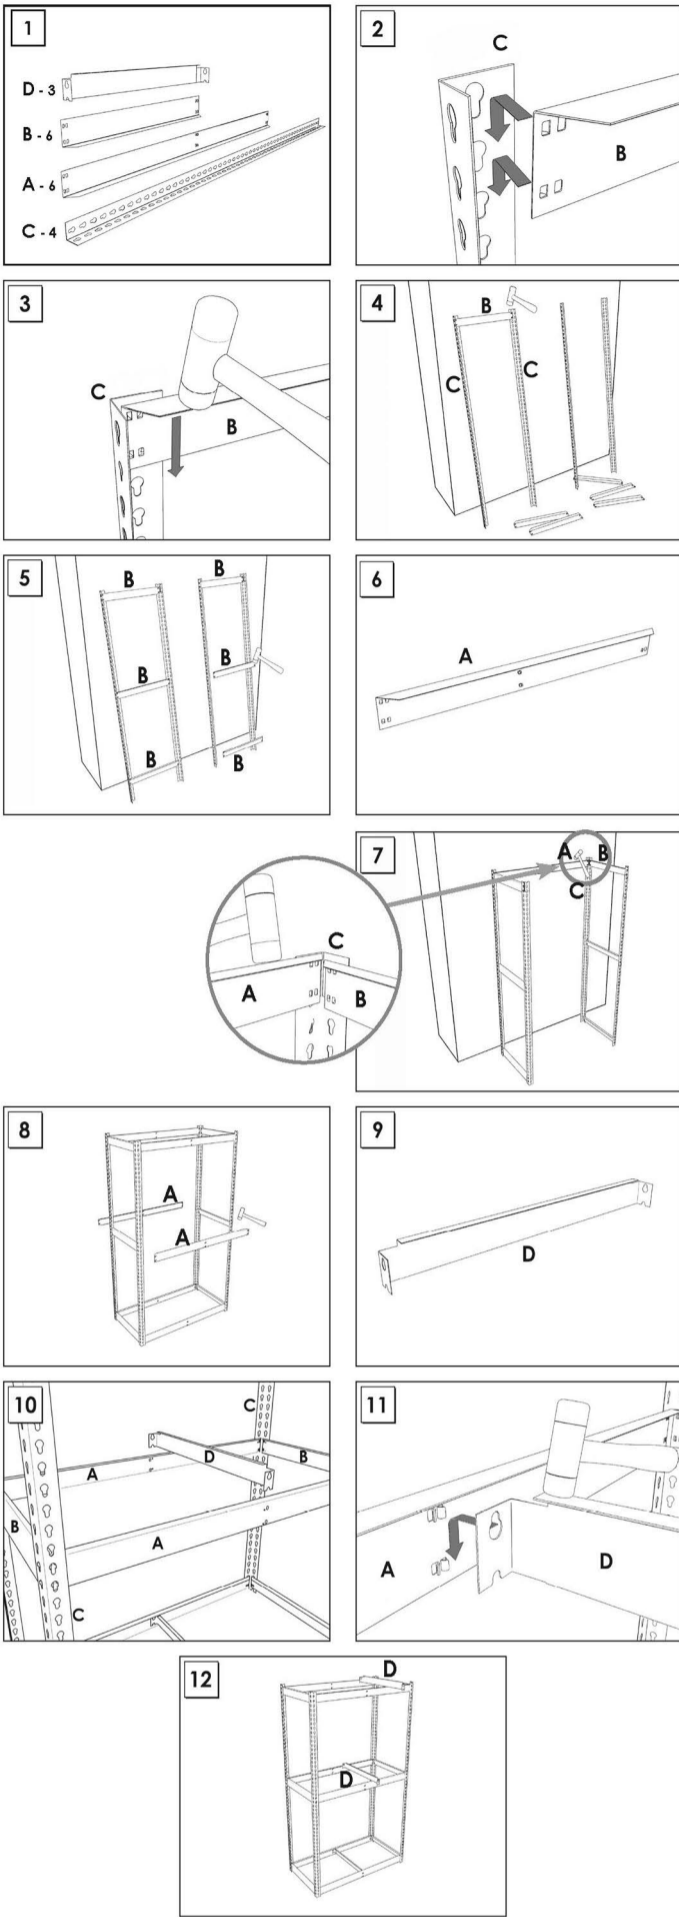

ECOFORTE EF 1504-3

200 x 150 x 45 cm
78.7" x 59.1" x 17.7"

NOT INCLUDED:

9 min.

- 4 x 200 cm (78.7")
- 3 x 45 cm (17.7")
- 6 x 150 cm (59.1")
- 6 x 45 cm (17.7")

On-line instructions: www.instructionsrack.com/simontaller