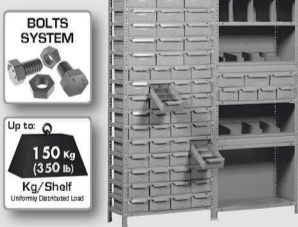

SIMONCLASSIC