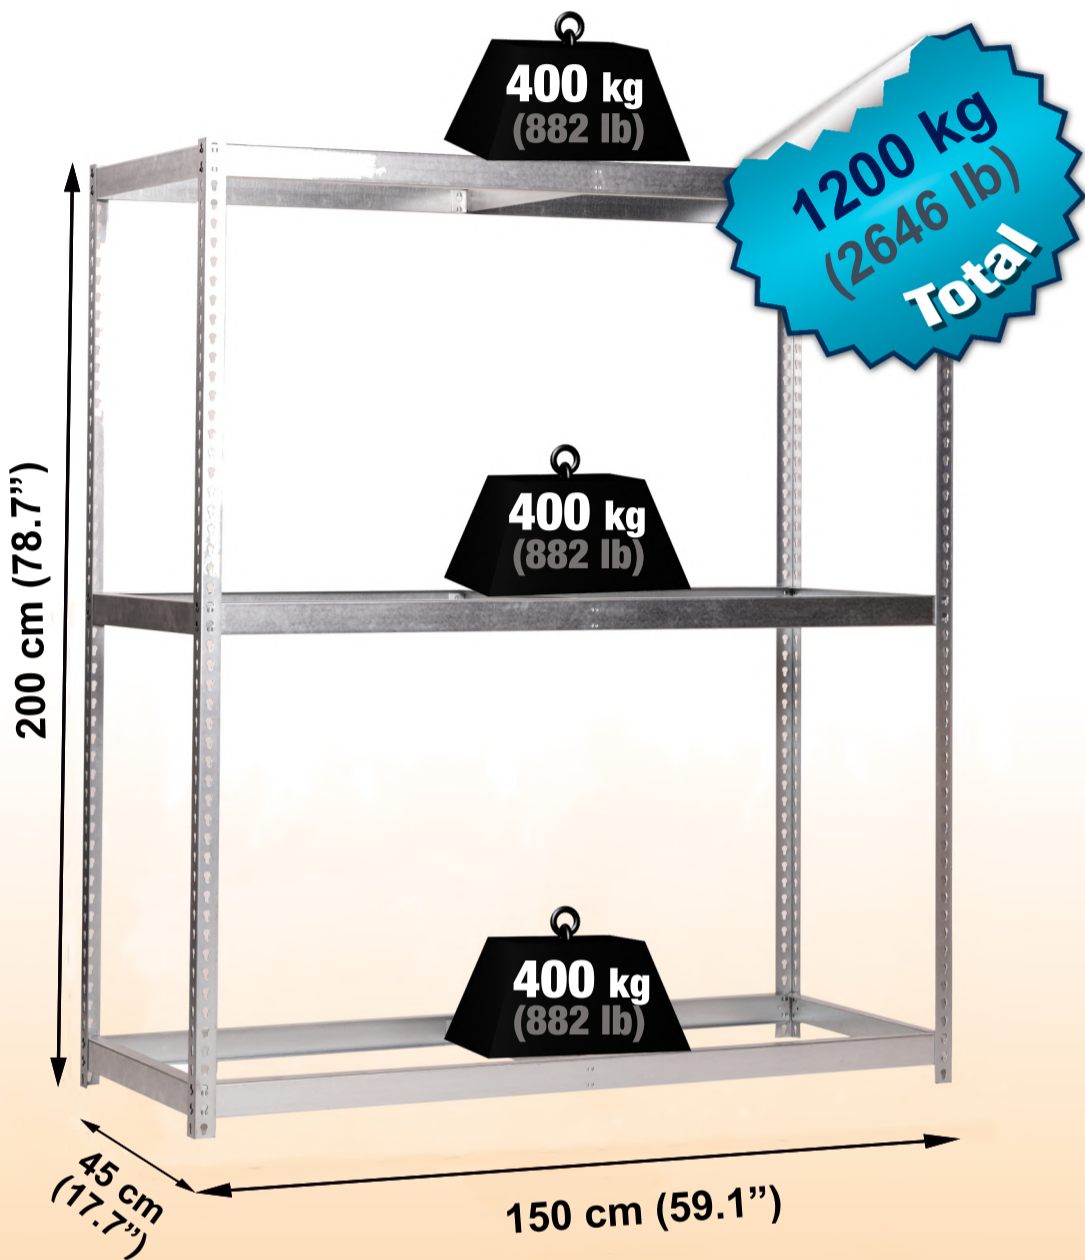

ECOFORTE EF 1504-3

200 x 150 x 45 cm
78.7" x 59.1" x 17.7"

NOT INCLUDED:

9 min.

- 4 x 200 cm (78.7")
- 3 x 45 cm (17.7")
- 6 x 150 cm (59.1")
- 6 x 45 cm (17.7")

On-line instructions: www.instructionsrack.com/simontaller

www.simonrack.com • www.simonrack.com • www.simonrack.com • www.simonrack.com

SIMONCLASSIC

SIMONCLICK

OFFCLICK

SIMONTALLER

BANCOS DE TRABAJO / WORK BENCHES

ALTILLOS Y PASILLOS ELEVADOS / PLATFORMS AND MEZZANINES