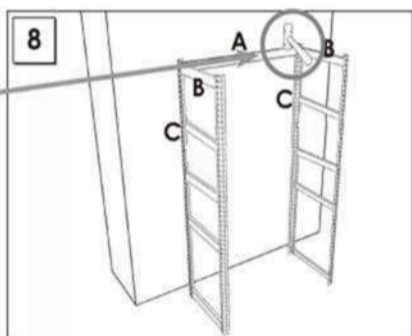

On-line instructions: www.simonrack.com/instructions LOGIN: 196004

www.simonrack.com • www.simonrack.com • www.simonrack.com • www.simonrack.com