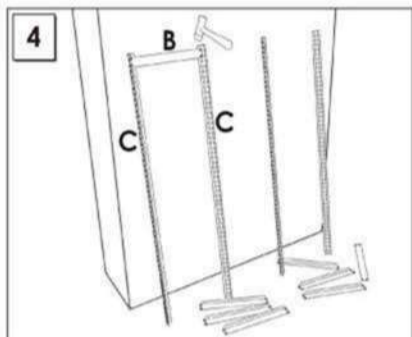

On-line instructions: www.simonrack.com/instructions LOGIN: 196004

www.simonrack.com • www.simonrack.com • www.simonrack.com • www.simonrack.com