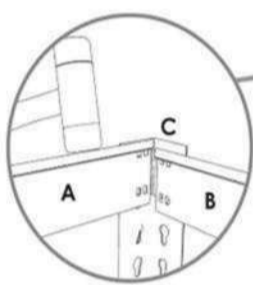

On-line instructions: www.simonrack.com/instructions LOGIN: 196004

www.simonrack.com • www.simonrack.com • www.simonrack.com • www.simonrack.com

SIMONCLASSIC

SIMONCLICK

OFFIClick

SIMONFORTE

SIMONCROMO

SIMONINOX

SIMONTITÁN

SIMONPALET

SIMONLEVER