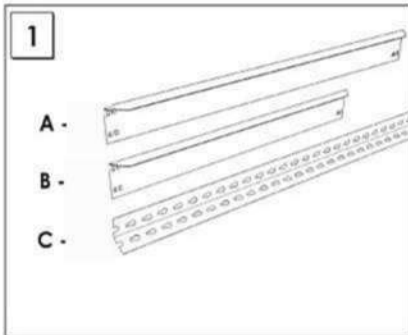

On-line instructions: www.simonrack.com/instructions LOGIN: 196004

www.simonrack.com • www.simonrack.com • www.simonrack.com • www.simonrack.com