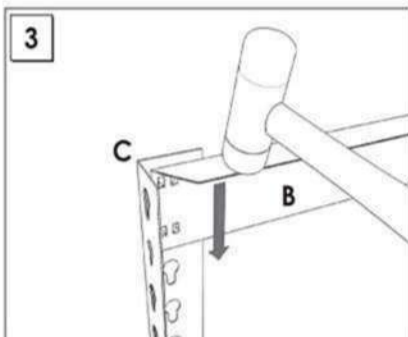

On-line instructions: www.simonrack.com/instructions LOGIN: 196004

www.simonrack.com • www.simonrack.com • www.simonrack.com • www.simonrack.com