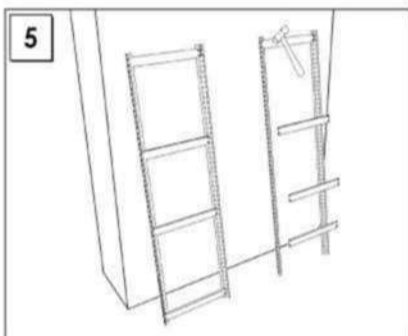

On-line instructions: www.simonrack.com/instructions LOGIN: 196004

www.simonrack.com • www.simonrack.com • www.simonrack.com • www.simonrack.com